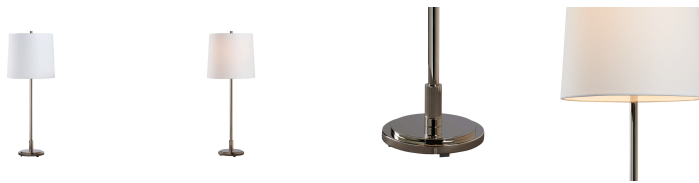

WILDWOOD CHELSEA HOUSE

70274 • Underwood Table Lamp - Polished Nickel

28.5h x 6w x 6d
Metal
Polished Nickel

This elegant metal lamp features a sleek, minimalist design with a polished nickel finish. Its timeless look that blends vintage charm with modern simplicity. Designed by Jamie Merida.