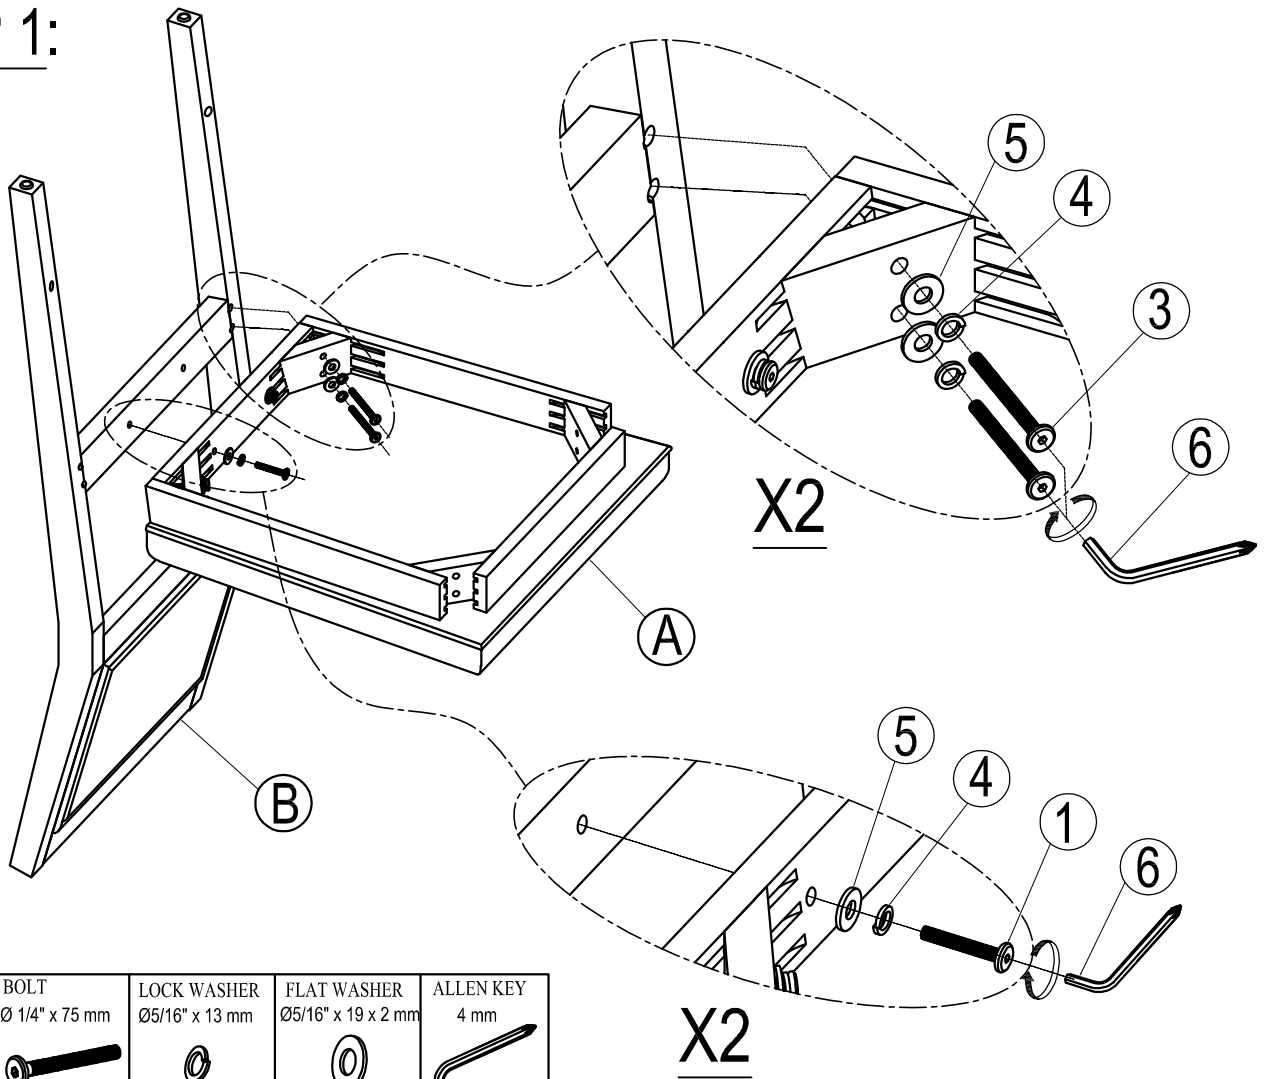

ASSEMBLY INSTRUCTION

ITEM NO.N715P293470

STEP 1:

BOLT Ø 1/4" x 40 mm	BOLT Ø 1/4" x 75 mm	LOCK WASHER Ø5/16" x 13 mm	FLAT WASHER Ø5/16" x 19 x 2 mm	ALLEN KEY 4 mm
①x 2	③x 4	④x 6	⑤x 6	⑥x 1