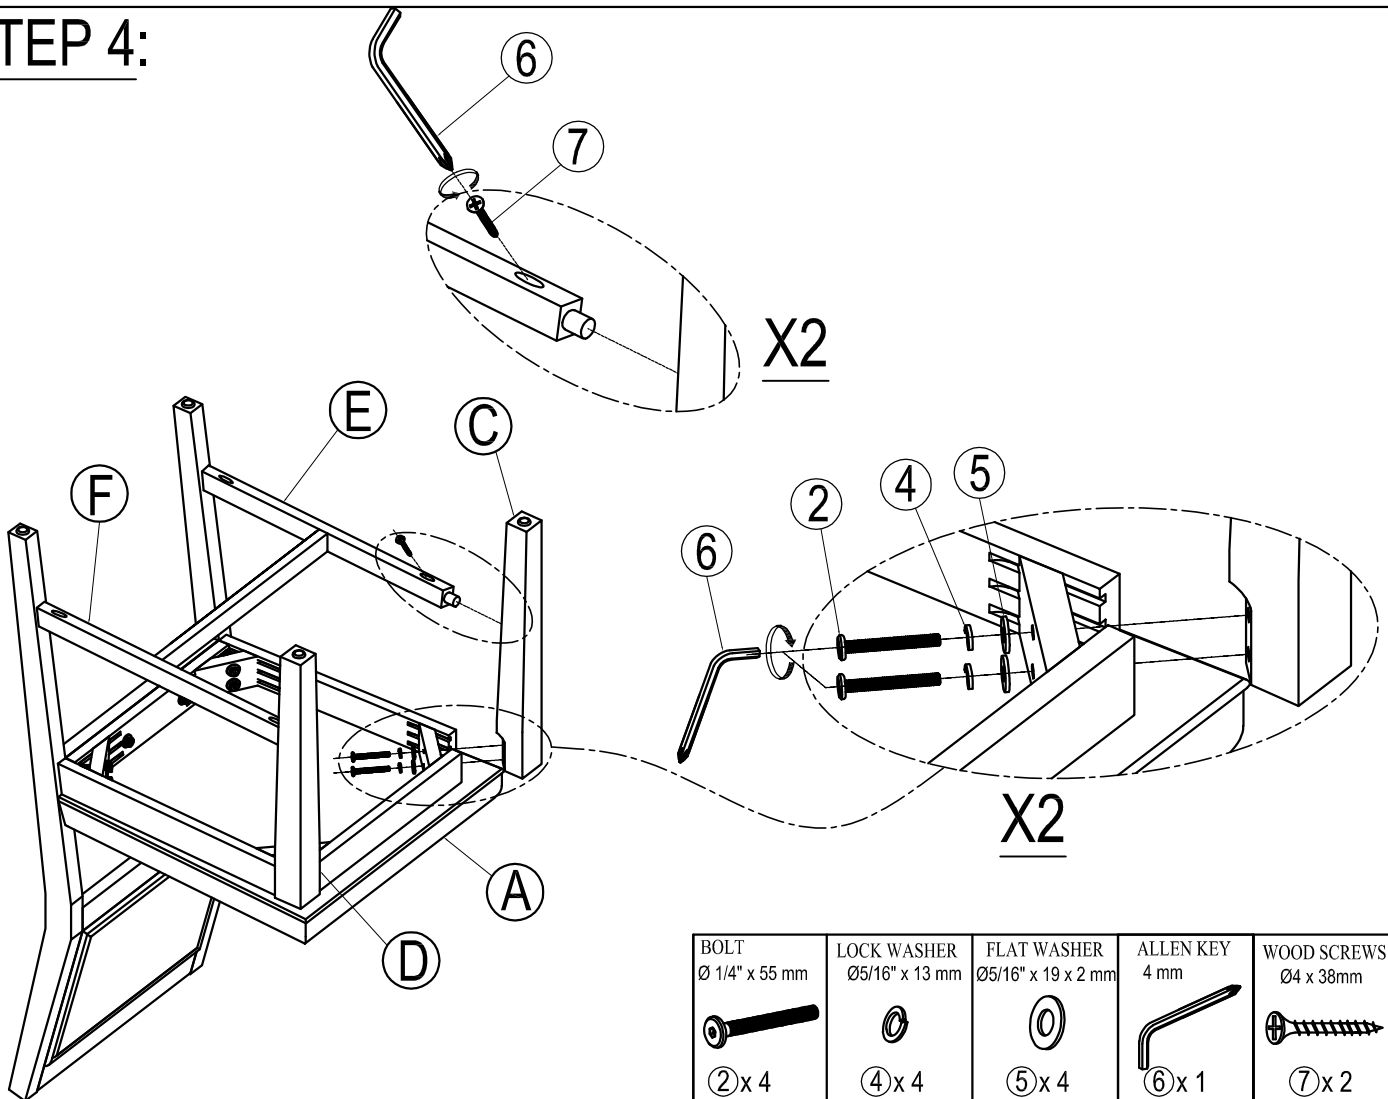

## STEP 2:

ALLEN KEY 4 mm	WOOD SCREWS Ø4 x 38mm
	
⑥x 1	⑦x 2

## STEP 3:

ALLEN KEY 4 mm  ⑥ x 1	WOOD SCREWS Ø4 x 38mm  ⑦ x 2
---	--

## STEP 4:

BOLT Ø 1/4" x 55 mm  ② x 4	LOCK WASHER Ø5/16" x 13 mm  ④ x 4	FLAT WASHER Ø5/16" x 19 x 2 mm  ⑤ x 4	ALLEN KEY 4 mm  ⑥ x 1	WOOD SCREWS Ø4 x 38mm  ⑦ x 2
--	--	---	---	--