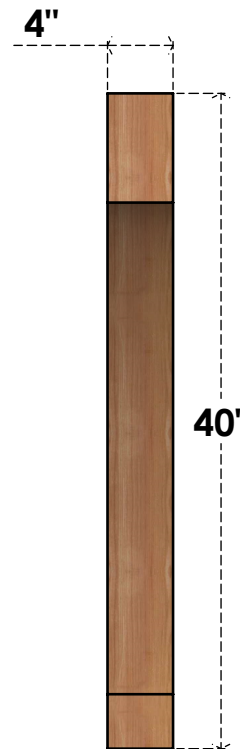

BRC04X36X40IMP00RWR

4"W X 36"D X 40"H IMPERIAL ROUGH SAWN BRACE, WESTERN RED CEDAR

SIDE

FRONT

EKENA MILLWORK
 2300 WEST MAIN ST.
 CLARKSVILLE, TX 75426
 TOLL FREE: 866-607-0453
 WWW.EKENAMILLWORK.COM

NOTES

1. INSTALLATION TO BE COMPLETED IN ACCORDANCE WITH MANUFACTURER'S SPECIFICATIONS.
2. DRAWING MAY NOT BE TO SCALE
3. THIS DRAWING IS INTENDED FOR DESIGN AND PLANNING PURPOSES ONLY.
4. ALL INFORMATION CONTAINED HEREIN WAS CURRENT AT THE TIME OF DEVELOPMENT BUT MUST BE REVIEWED AND APPROVED BY THE PRODUCT MANUFACTURER TO BE CONSIDERED ACCURATE.
5. PRODUCTS ARE NOT KILN DRIED. THIS ITEM IS UNIQUE AND WILL CONTAIN THE NATURAL VARIATIONS THAT THE WOOD SPECIES OFFERS. THIS MAY RESULT IN VARIATIONS UP TO 1/4"