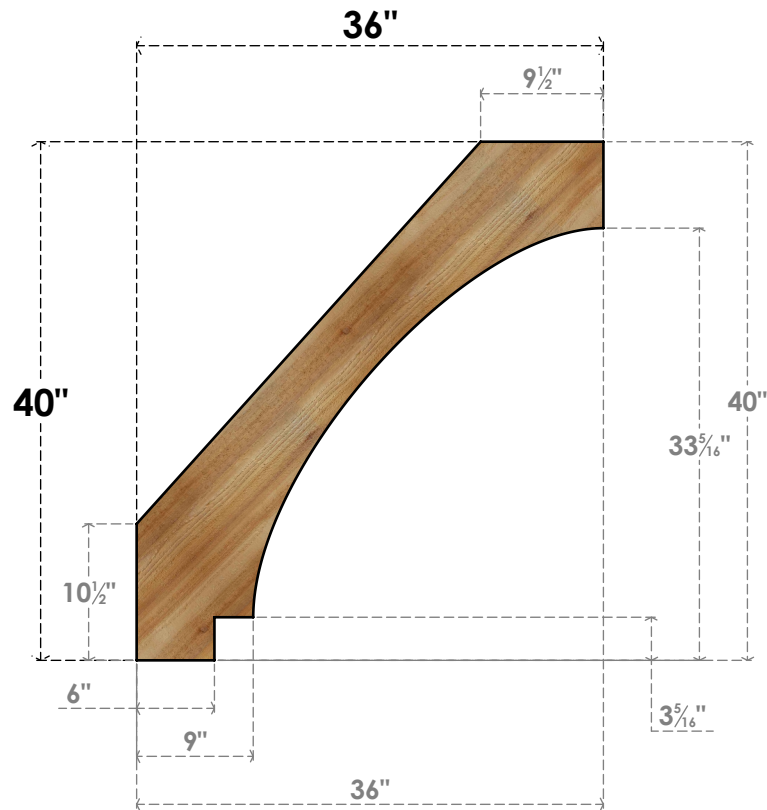

BRC04X36X40IMP00RWR

4"W X 36"D X 40"H IMPERIAL ROUGH SAWN BRACE, WESTERN RED CEDAR

SIDE

FRONT

EKENA MILLWORK
 2300 WEST MAIN ST.
 CLARKSVILLE, TX 75426
 TOLL FREE: 866-607-0453
 WWW.EKENAMILLWORK.COM

NOTES