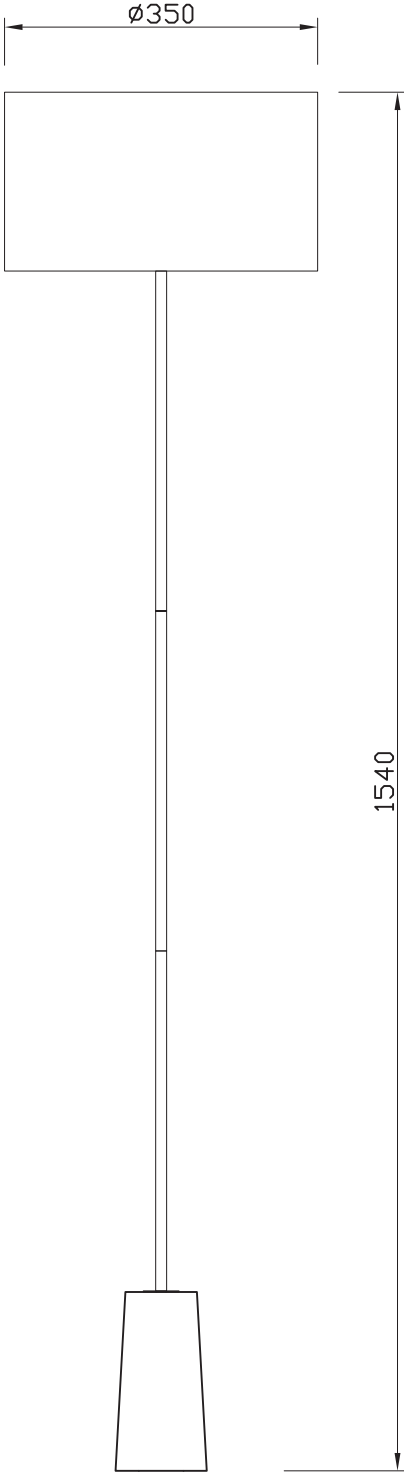

FCL-10643

Black Marble and Satin Brass Floor Lamp with White Fabric Shade

CERTIFICATION

CONTACT

www.firstchoicelighting.co.uk

info@firstchoicelighting.co.uk