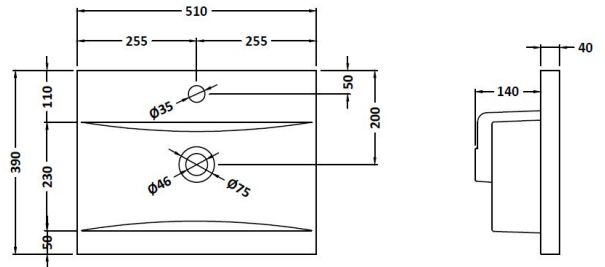

CUSTOMER DATA SHEET

DESCRIPTION:

500 Wh 2-Drawer Vanity With Basin A

CUSTOMER DATA SHEET - FURNITURE

DESCRIPTION: 500 Wall Hung 2-Drawer Basin Unit

PRODUCT DIMENSIONS

Height (mm)	Width (mm)	Depth (mm)	Nett Wgt Kg
538	500	383	26

PACKAGING DIMENSIONS

Height (mm)	Width (mm)	Depth (mm)	Gross Wgt Kg
560	520	405	26

PACKAGING DATA

Box Colour	Brown Cardboard Box		
Box Qty	1	Label Colour	White Label
Label Size	100 x 50	Label Qty	2

OUTER BOX DIMENSIONS (If Applicable)

Height (mm)	Width (mm)	Depth (mm)	Gross Wgt Kg

PRODUCT DETAILS

Country of Origin	United Kingdom			
Fitting Instruction	No			
Constr' Method	Cam & Wood Dowel			
Cabinet Finish	MFC Textured Woodgrain			
Cab Thickness (mm)	18			
Drawer Included	Yes			
No of Shelves	0			
Hinge Inc'	Not Applicable			
Fixings Inc'	Yes			
Handle Inc'	Yes, Supplied			
Handle Type	Strap			
Certification	FSC	Yes	CE	N/A
Colour	Natural Oak			
Constr' Type	Rigid			
Fascia Finish	MFC Textured Woodgrain			
Fas Thickness (mm)	18			
Drawer Type	80mm High Metal Softclose			
Hinge Type	Not Applicable			
Adjustable Legs	No, Not Required			
Handle Style	Contemporary			
Waste Shroud	Yes			

CUSTOMER DATA SHEET - CERAMICS

DESCRIPTION: 500 Mid-Edged Basin 1 Th

PRODUCT DIMENSIONS

Height (mm)	Width (mm)	Depth (mm)	Nett Wgt Kg
180	510	390	10.54

PACKAGING DIMENSIONS

Height (mm)	Width (mm)	Depth (mm)	Gross Wgt Kg
210	410	530	10.54