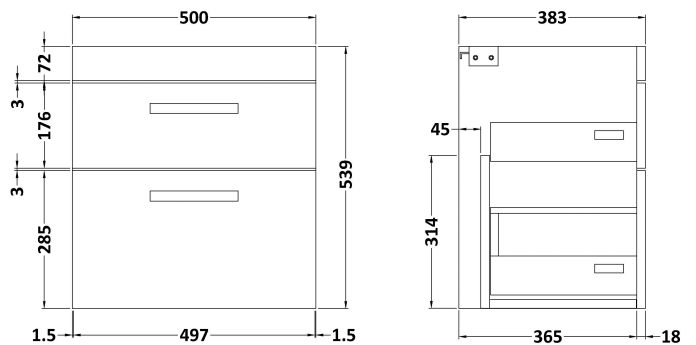

CUSTOMER DATA SHEET

DESCRIPTION:

500 Wh 2-Drawer Vanity With Basin A

CUSTOMER DATA SHEET - FURNITURE

DESCRIPTION: 500 Wall Hung 2-Drawer Basin Unit

PRODUCT DIMENSIONS

Height (mm)	Width (mm)	Depth (mm)	Nett Wgt Kg
538	500	383	26

PACKAGING DIMENSIONS

Height (mm)	Width (mm)	Depth (mm)	Gross Wgt Kg
560	520	405	26

PACKAGING DATA

Box Colour	Brown Cardboard Box		
Box Qty	1	Label Colour	White Label
Label Size	100 x 50	Label Qty	2

OUTER BOX DIMENSIONS (If Applicable)

CUSTOMER DATA SHEET - CERAMICS

DESCRIPTION: 500 Mid-Edged Basin 1 Th

PRODUCT DIMENSIONS

Height (mm)	Width (mm)	Depth (mm)	Nett Wgt Kg
180	510	390	10.54

PACKAGING DIMENSIONS

Height (mm)	Width (mm)	Depth (mm)	Gross Wgt Kg
210	410	530	10.54

PACKAGING DATA

Box Colour	Brown Cardboard Box - Printed		
Box Qty	1	Label Colour	White Label
Label Size	100 x 50	Label Qty	2

OUTER BOX DIMENSIONS (If Applicable)

Height (mm)	Width (mm)	Depth (mm)	Gross Wgt Kg