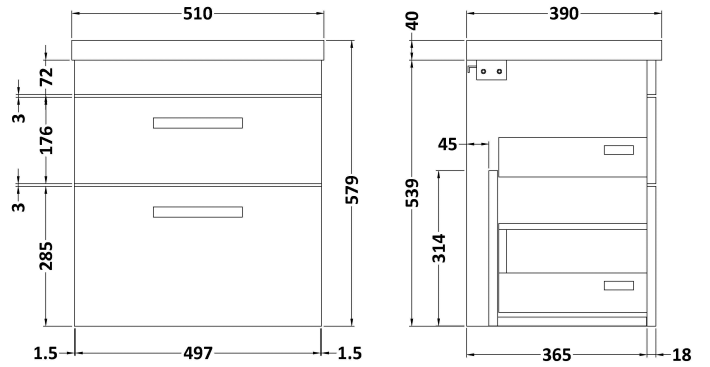

CUSTOMER DATA SHEET

DESCRIPTION:

500 Wh 2-Drawer Vanity With Basin A

CUSTOMER DATA SHEET - FURNITURE

DESCRIPTION: 500 Wall Hung 2-Drawer Basin Unit

PRODUCT DIMENSIONS

Height (mm)	Width (mm)	Depth (mm)	Nett Wgt Kg
538	500	383	26

PACKAGING DIMENSIONS

Height (mm)	Width (mm)	Depth (mm)	Gross Wgt Kg
560	520	405	26

PACKAGING DATA

Box Colour	Brown Cardboard Box		
Box Qty	1	Label Colour	White Label
Label Size	100 x 50	Label Qty	2

OUTER BOX DIMENSIONS (If Applicable)

CUSTOMER DATA SHEET - CERAMICS

DESCRIPTION: 500 Mid-Edged Basin 1 Th

PRODUCT DIMENSIONS

Height (mm)	Width (mm)	Depth (mm)	Nett Wgt Kg
180	510	390	10.54

PACKAGING DIMENSIONS

Height (mm)	Width (mm)	Depth (mm)	Gross Wgt Kg
210	410	530	10.54

PACKAGING DATA

Box Colour	Brown Cardboard Box - Printed		
Box Qty	1	Label Colour	White Label
Label Size	100 x 50	Label Qty	2

OUTER BOX DIMENSIONS (If Applicable)

Height (mm)	Width (mm)	Depth (mm)	Gross Wgt Kg