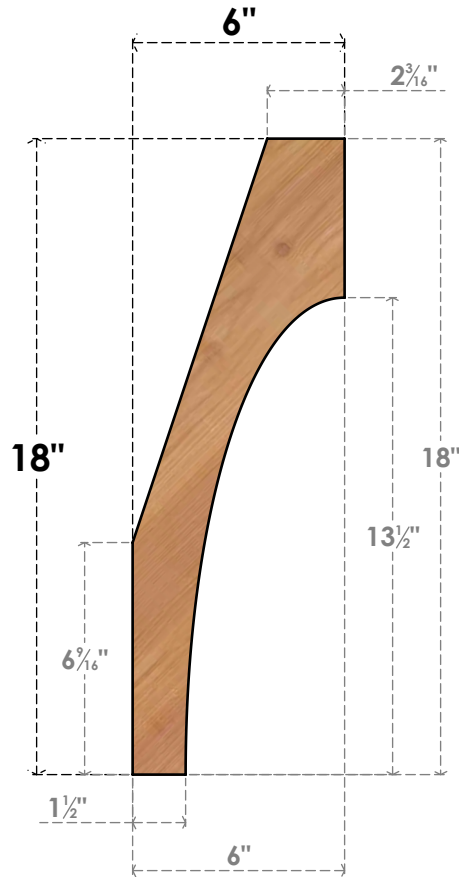

BRC04X06X18WTLOOSWR

3 1/2"W X 6"D X 18"H WESTLAKE SMOOTH BRACE, WESTERN RED CEDAR

SIDE

FRONT

EKENA MILLWORK
 2300 WEST MAIN ST.
 CLARKSVILLE, TX 75426
 TOLL FREE: 866-607-0453
 WWW.EKENAMILLWORK.COM

NOTES

1. INSTALLATION TO BE COMPLETED IN ACCORDANCE WITH MANUFACTURER'S SPECIFICATIONS.
2. DRAWING MAY NOT BE TO SCALE
3. THIS DRAWING IS INTENDED FOR DESIGN AND PLANNING PURPOSES ONLY.
4. ALL INFORMATION CONTAINED HEREIN WAS CURRENT AT THE TIME OF DEVELOPMENT BUT MUST BE REVIEWED AND APPROVED BY THE PRODUCT MANUFACTURER TO BE CONSIDERED ACCURATE.
5. PRODUCTS ARE NOT KILN DRIED. THIS ITEM IS UNIQUE AND WILL CONTAIN THE NATURAL VARIATIONS THAT THE WOOD SPECIES OFFERS. THIS MAY RESULT IN VARIATIONS UP TO 1/4"