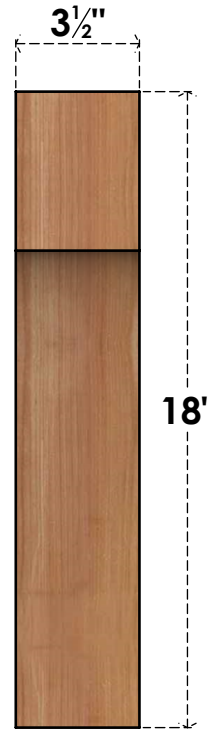

BRC04X06X18WTLOOSWR

3 1/2"W X 6"D X 18"H WESTLAKE SMOOTH BRACE, WESTERN RED CEDAR

SIDE

FRONT

EKENA MILLWORK
 2300 WEST MAIN ST.
 CLARKSVILLE, TX 75426
 TOLL FREE: 866-607-0453
 WWW.EKENAMILLWORK.COM

NOTES

1. INSTALLATION TO BE COMPLETED IN ACCORDANCE WITH MANUFACTURER'S SPECIFICATIONS.
2. DRAWING MAY NOT BE TO SCALE
3. THIS DRAWING IS INTENDED FOR DESIGN AND PLANNING PURPOSES ONLY.
4. ALL INFORMATION CONTAINED HEREIN WAS CURRENT AT THE TIME OF DEVELOPMENT BUT MUST BE REVIEWED AND APPROVED BY THE PRODUCT MANUFACTURER TO BE CONSIDERED ACCURATE.
5. PRODUCTS ARE NOT KILN DRIED. THIS ITEM IS UNIQUE AND WILL CONTAIN THE NATURAL VARIATIONS THAT THE WOOD SPECIES OFFERS. THIS MAY RESULT IN VARIATIONS UP TO 1/4"