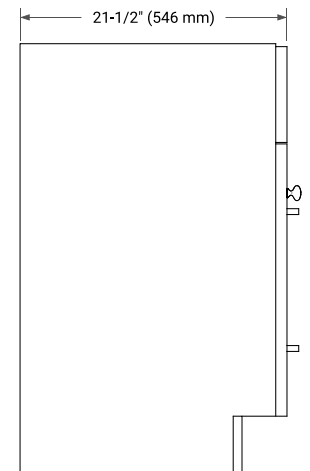

66" SINGLE SINK BASE CABINET

BASE CABINET DIMENSIONS

66" W x 21.5" D x 34.5" H

FEATURES

- Solid wood frame & plywood panels
- Dovetail drawers and joints
- Soft closing doors & drawers

HARDWARE FINISHES*

Brushed Nickel Satin Brass Matte Black Polished Chrome

PLAN VIEW

66" SINGLE OVAL SINK COUNTERTOP WITH 1.5 IN. THICKNESS

OVERALL DIMENSIONS

66.25" W x 22" D x 1.5" H

COUNTERTOP OPTIONS

Carrara White Quartz

FEATURES

- Solid countertop with mitered edges & seams
- Undermount white oval sink
- Pre-drilled for 8" widespread faucet

INCLUDED

- Countertop
- Matching Backsplash
- Oval Sink

COUNTERTOP PLAN VIEW

EDGE SIDE VIEW

THREE DIMENSIONAL COUNTERTOP VIEW