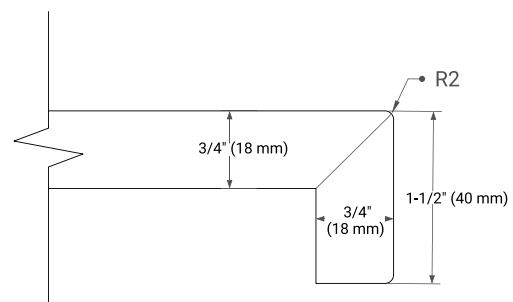

66" SINGLE SINK BASE CABINET

BASE CABINET DIMENSIONS

66" W x 21.5" D x 34.5" H

FEATURES

- Solid wood frame & plywood panels
- Dovetail drawers and joints
- Soft closing doors & drawers

HARDWARE FINISHES*

Brushed Nickel Satin Brass Matte Black Polished Chrome

PLAN VIEW

66" SINGLE OVAL SINK COUNTERTOP WITH 1.5 IN. THICKNESS

OVERALL DIMENSIONS

66.25" W x 22" D x 1.5" H

COUNTERTOP OPTIONS

Carrara White Quartz

FEATURES

- Solid countertop with mitered edges & seams
- Undermount white oval sink
- Pre-drilled for 8" widespread faucet

INCLUDED

- Countertop
- Matching Backsplash
- Oval Sink

COUNTERTOP PLAN VIEW

EDGE SIDE VIEW

THREE DIMENSIONAL COUNTERTOP VIEW