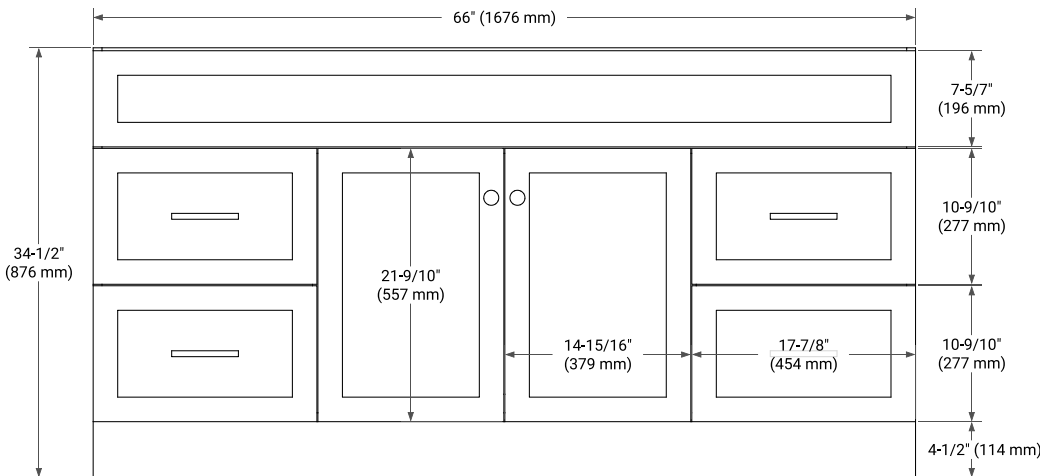

66" SINGLE SINK BASE CABINET

BASE CABINET DIMENSIONS

66" W x 21.5" D x 34.5" H

FEATURES

- Solid wood frame & plywood panels
- Dovetail drawers and joints
- Soft closing doors & drawers

HARDWARE FINISHES*

Brushed Nickel   Satin Brass   Matte Black   Polished Chrome

Hardware comes preinstalled with the illustrated option. Other finishes are available on our online store if you prefer a different one.

AVAILABLE COLORS

White   Grey   Midnight Blue   Black

FRONT VIEW

SIDE VIEW

PLAN VIEW