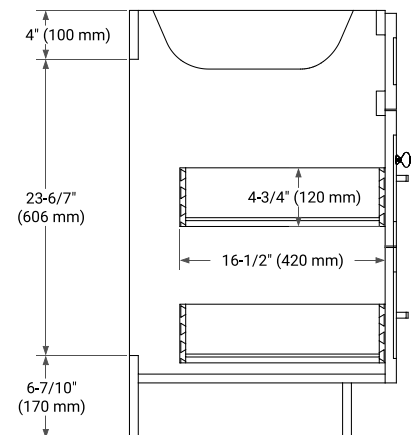

66" SINGLE SINK BASE CABINET

BASE CABINET DIMENSIONS

66" W x 21.5" D x 34.5" H

FEATURES

- Solid wood frame & plywood panels
- Dovetail drawers and joints
- Soft closing doors & drawers

HARDWARE FINISHES*

Brushed Nickel Satin Brass Matte Black Polished Chrome

PLAN VIEW

66" SINGLE OVAL SINK COUNTERTOP WITH 1.5 IN. THICKNESS

OVERALL DIMENSIONS

66.25" W x 22" D x 1.5" H

COUNTERTOP OPTIONS

Carrara White Quartz

FEATURES

- Solid countertop with mitered edges & seams
- Undermount white oval sink
- Pre-drilled for 8" widespread faucet

INCLUDED

- Countertop
- Matching Backsplash
- Oval Sink

COUNTERTOP PLAN VIEW

EDGE SIDE VIEW

THREE DIMENSIONAL COUNTERTOP VIEW