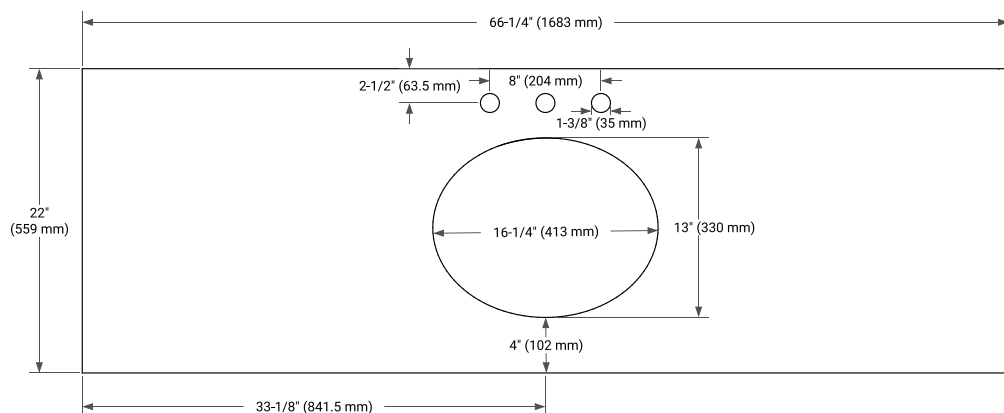

66" SINGLE SINK BASE CABINET

BASE CABINET DIMENSIONS

66" W x 21.5" D x 34.5" H

FEATURES

- Solid wood frame & plywood panels
- Dovetail drawers and joints
- Soft closing doors & drawers

HARDWARE FINISHES*

Brushed Nickel Satin Brass Matte Black Polished Chrome

PLAN VIEW

66" SINGLE OVAL SINK COUNTERTOP WITH 1.5 IN. THICKNESS

OVERALL DIMENSIONS

66.25" W x 22" D x 1.5" H

COUNTERTOP OPTIONS

Carrara White Quartz

FEATURES

- Solid countertop with mitered edges & seams
- Undermount white oval sink
- Pre-drilled for 8" widespread faucet

INCLUDED

- Countertop
- Matching Backsplash
- Oval Sink

COUNTERTOP PLAN VIEW

EDGE SIDE VIEW

THREE DIMENSIONAL COUNTERTOP VIEW