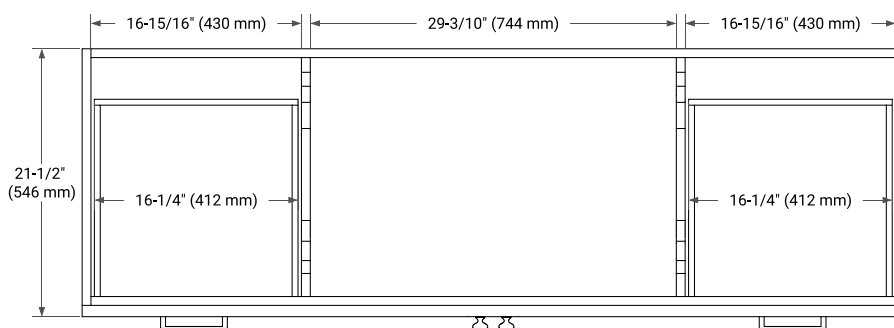

66" SINGLE SINK BASE CABINET

BASE CABINET DIMENSIONS

66" W x 21.5" D x 34.5" H

FEATURES

- Solid wood frame & plywood panels
- Dovetail drawers and joints
- Soft closing doors & drawers

HARDWARE FINISHES*

Brushed Nickel Satin Brass Matte Black Polished Chrome

PLAN VIEW

66" SINGLE OVAL SINK COUNTERTOP WITH 1.5 IN. THICKNESS

OVERALL DIMENSIONS

66.25" W x 22" D x 1.5" H

COUNTERTOP OPTIONS

Carrara White Quartz

FEATURES

- Solid countertop with mitered edges & seams
- Undermount white oval sink
- Pre-drilled for 8" widespread faucet

INCLUDED

- Countertop
- Matching Backsplash
- Oval Sink

COUNTERTOP PLAN VIEW

EDGE SIDE VIEW

THREE DIMENSIONAL COUNTERTOP VIEW