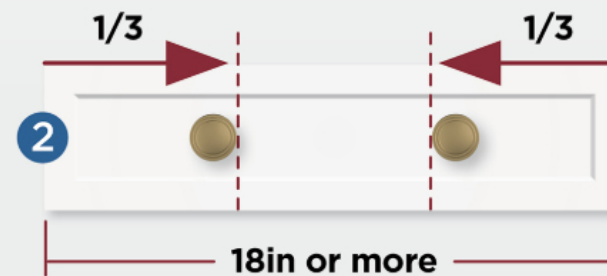

Cabinet hardware placement *guide.*

Placement on **doors.**

Center horizontally in **Stile** and align base with edge of **Rail**.

Placement on **drawers.**

Center on drawer front.

For drawers **over 18in wide**, use two knobs or pulls.