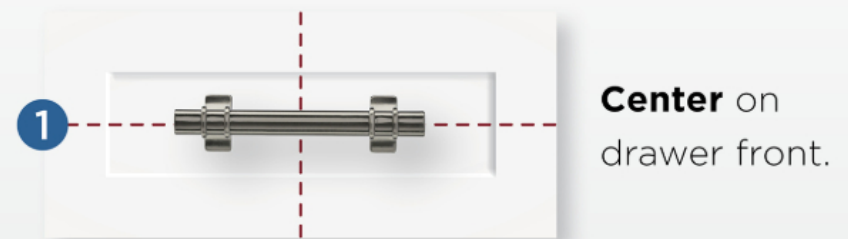

Cabinet hardware placement *guide.*

Placement on **doors.**

Center horizontally in **Stile** and align base with edge of **Rail**.

Placement on **drawers.**

Center on drawer front.

For drawers **over 18in wide**, use two knobs or pulls.