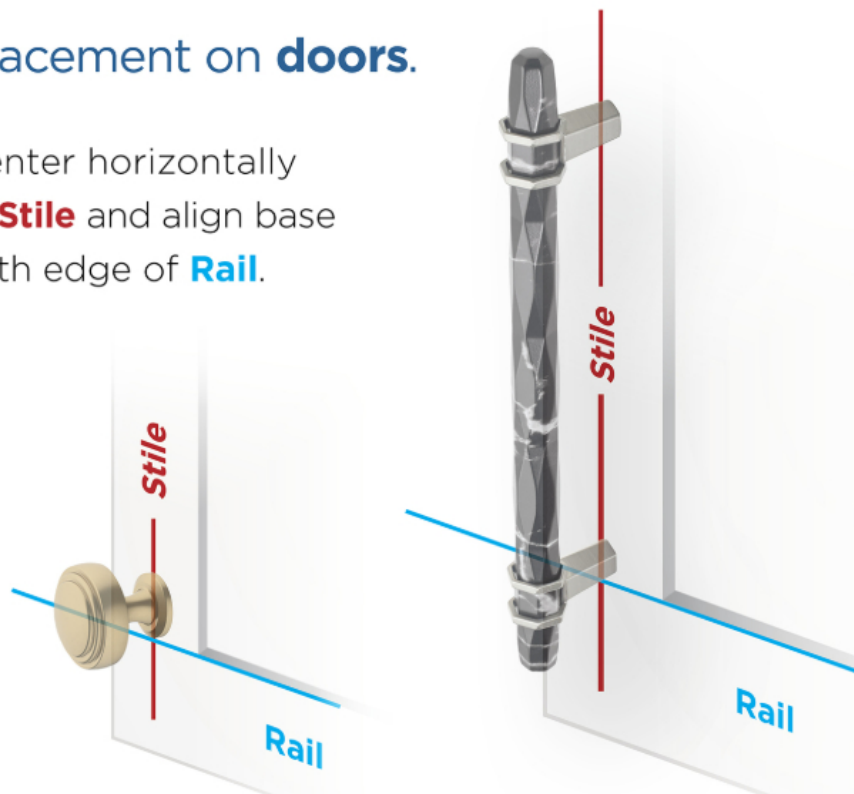

Cabinet hardware placement *guide.*

Placement on **doors.**

Center horizontally in **Stile** and align base with edge of **Rail**.

Placement on **drawers.**

Center on drawer front.

For drawers **over 18in wide**, use two knobs or pulls.