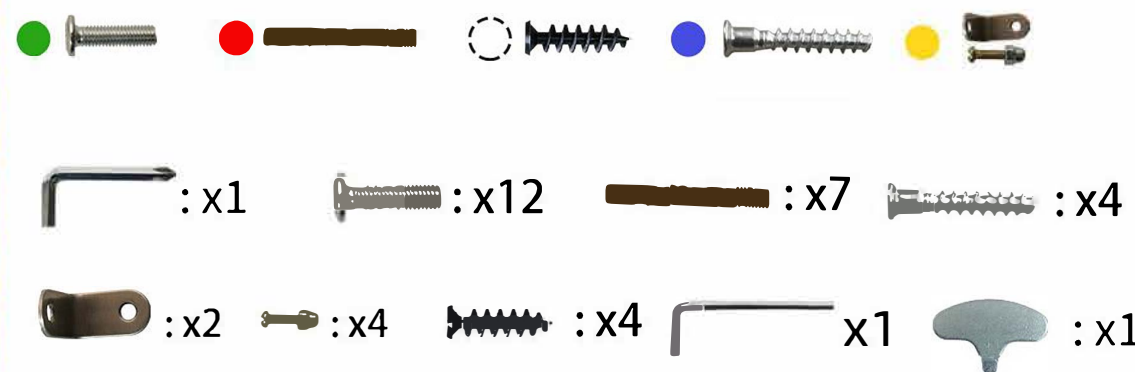

Installation instruction drawing

01. baseboard*1

02. Cat litter roof*1

09. cushion

10. Cat denpaulin

03. Jumping board

04. Space capsule plates

11. Top cat litter

12. Space capsule plates

05. Top jump*1

06. Cradle of space*1

Screw replacement accessories:

07. Cat Scratch Pad

08. ladder

Note: When installing, refer to the corresponding logo on the right picture from bottom to top
Install it in sequence. If the installation is not good, you can contact online customer service