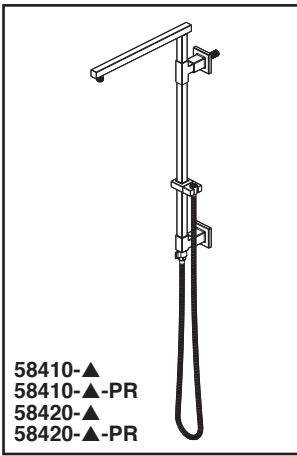

STANDARD SPECIFICATIONS:

- 58410-▲, 58410-▲-PR: 18" Angular Modern Shower Column - for shower applications
- 58420-▲, 58420-▲-PR: 26" Angular Modern Shower Column - for tub/shower applications
- Shower head and hand shower sold separately to allow for customization
- Sliding hand shower mount adjusts the height and angle of the hand shower
- 15" overhead shower arm
- 3-function diverter at the base of the column allows for single or shared operation of the shower head and hand shower
- 60" - 82" stretchable metal hose
- Retrofits into existing shower arm - no need to modify in-wall plumbing
- Not to be used as a grab bar
- Integrated hose supply. No need for separate wall elbow
- RP100181 (not included): Replaces inlet adapter and limits flow of single and shared operation to 1.75 gpm @ 80 psi, 6.6 L/min @ 550 kPa
- Lumicoat® is not applied to the slide bar or shower hose

WARRANTY:

- Parts and Finish – Lifetime limited warranty; or for commercial purchasers, 10 years for multi-family residential (apartments and condominiums) and 5 years for all other commercial uses, in each case from the date the product is received by the original purchaser or their authorized representative (installation contractor, etc.).
- Please go to www.deltafaucet.com for the complete details of our limited warranty.

COMPLIES WITH:

- ASME A112.18.1 / CSA B125.1
- ICC/ANSI A117.1 - Diverter control and hose only

▲ Designate proper finish suffix

Delta Faucet Company reserves the right (1) to make changes in specifications and materials, and (2) to change or discontinue models, both without notice or obligation. Dimensions are for reference only. See current full-line price book or www.deltafaucet.com for finish options and product availability.

Delta Faucet Company

55 E. 111th Street, Carmel, IN 46280
350 South Edgeware Road, St. Thomas, ON N5P 4L1
© 2025 Delta Faucet Company