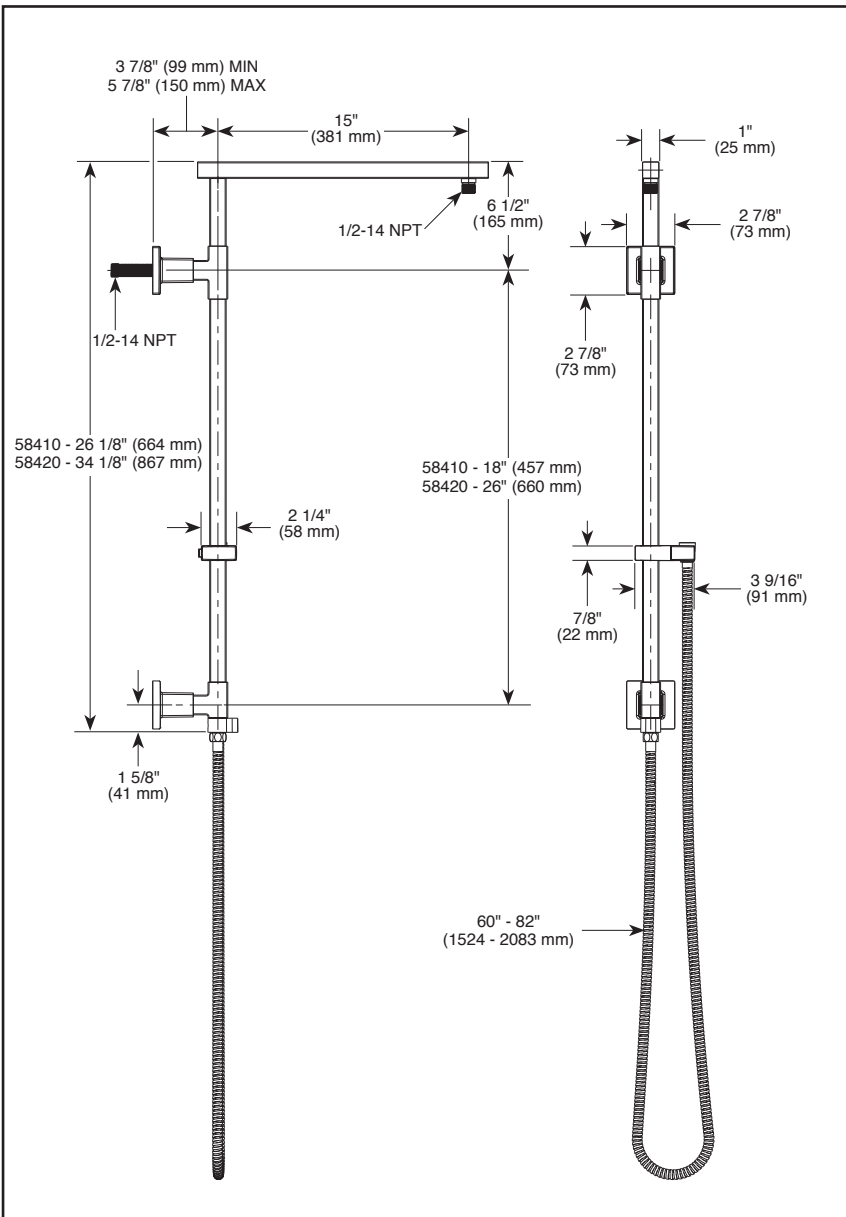

### STANDARD SPECIFICATIONS:

- 58410-▲, 58410-▲-PR: 18" Angular Modern Shower Column - for shower applications
- 58420-▲, 58420-▲-PR: 26" Angular Modern Shower Column - for tub/shower applications
- Shower head and hand shower sold separately to allow for customization
- Sliding hand shower mount adjusts the height and angle of the hand shower
- 15" overhead shower arm
- 3-function diverter at the base of the column allows for single or shared operation of the shower head and hand shower
- 60" - 82" stretchable metal hose
- Retrofits into existing shower arm - no need to modify in-wall plumbing
- Not to be used as a grab bar
- Integrated hose supply. No need for separate wall elbow
- RP100181 (not included): Replaces inlet adapter and limits flow of single and shared operation to 1.75 gpm @ 80 psi, 6.6 L/min @ 550 kPa
- Lumicoat® is not applied to the slide bar or shower hose

### COMPLIES WITH:

- ASME A112.18.1 / CSA B125.1
- ICC/ANSI A117.1 - Diverter control and hose only

▲ Designate proper finish suffix

Delta Faucet Company reserves the right (1) to make changes in specifications and materials, and (2) to change or discontinue models, both without notice or obligation. Dimensions are for reference only. See current full-line price book or [www.deltafaucet.com](http://www.deltafaucet.com) for finish options and product availability.