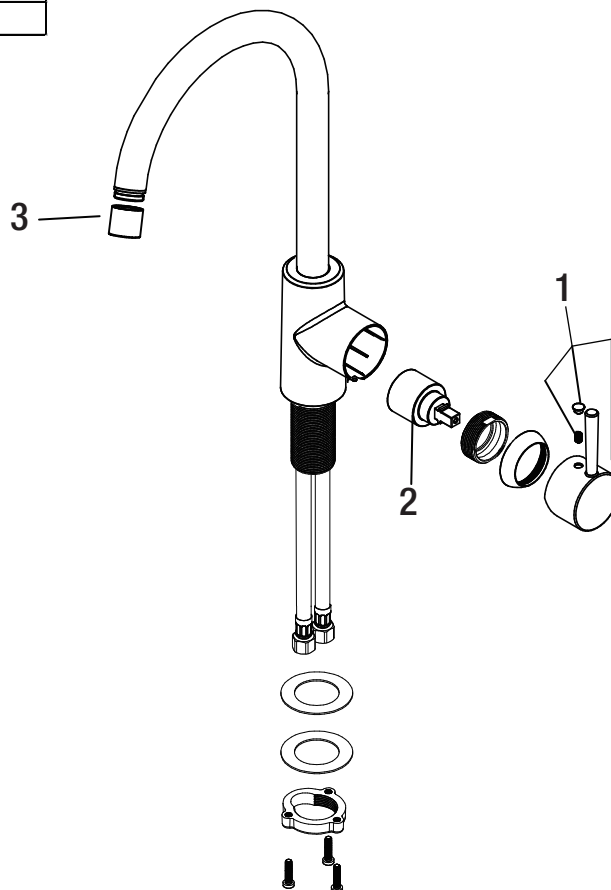

PFXC1701 series

**KIGER SINGLE HANDLE
KITCHEN FAUCET**

Model Numbers

PFXC1701CP	Chrome
PFXC1701ZBN	PVD brushed nickel
PFXC1701MB	Matte black

PFXC1701CP

No.	Part & Code	Material
1	Handle OBPF73369401*	Zinc Alloy
2	Cartridge OBPF23533049	Plastic
3	Aerator OBPF53369403*	Brass+Plastic

* Specify Finish

Warranty and Codes

This product comes complete with installation, operating, care and maintenance instructions. This PROFLO faucet carries a limited lifetime warranty when installed in residential applications. The warranty is five years in commercial applications. This product meets ASME: A112.18.1. *Compliant with lead content requirements of US Senate Bill S.3874*