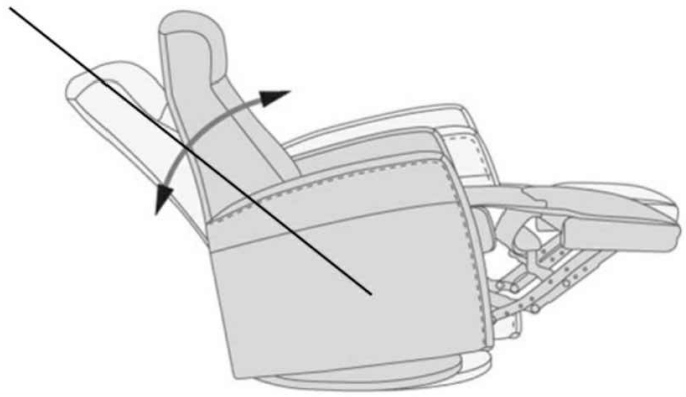

Reclined Max 145°

Distance from wall for full recline 6"

*Rotate Chair 90° to fit through the door before attaching backrest