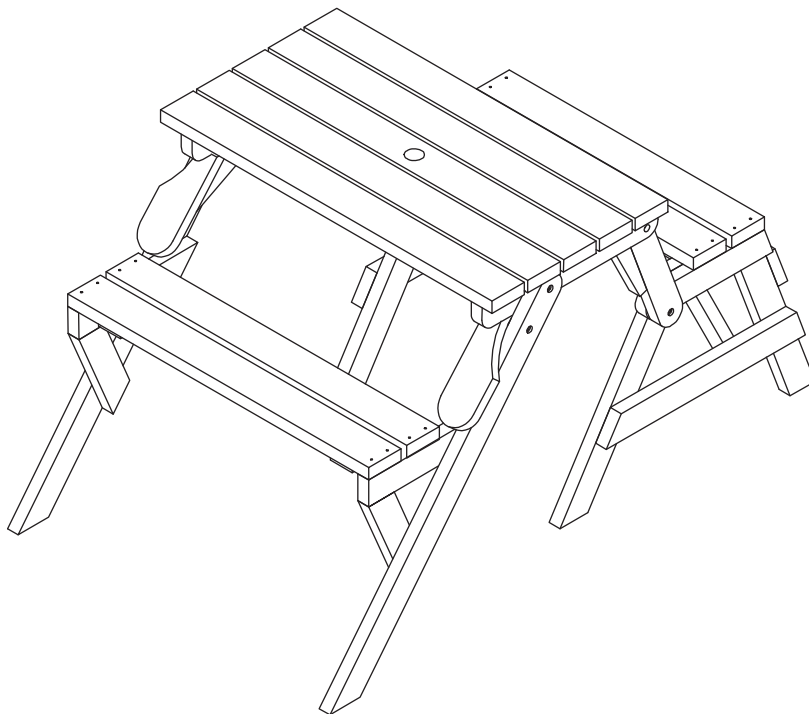

CARE INSTRUCTIONS

Thank you for choosing INTERCHANGEABLE PICNIC TABLE/GARDEN BENCH. With a little care and maintainance, the INTERCHANGEABLE PICNIC TABLE /GARDEN BENCH will provide you with comfort and enjoyment for many years to come!

- To clean panels, use clean water on a damp cloth.
- When assembling INTERCHANGEABLE PICNIC TABLE/GARDEN BENCH, please handle all the panels and/or hardware with care to avoid any possibilities of damages and/or injuries.
- Cover during harsh weather to keep it from weathering.
- It is highly recommended that you treat the INTERCHANGEABLE PICNIC TABLE/GARDEN BENCH with a weatherproof coating of stain once a year, to increase life expectancy and maintain the look.