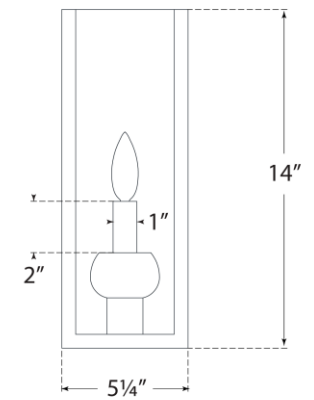

TEAR SHEET

Comtesse Medium Shield Sconce

Item # PCD 2100PN

Designer: Paloma Contreras

Height: 14"

Width: 5.25"

Extension: 3.75"

Backplate: 5.25" x 14" Rectangle

Finishes: BZ, HAB, PN

Socket: E12 Candelabra

Wattage: 6.5 LED B11

Weight: 3 Pounds

Top View

Side View

Front View