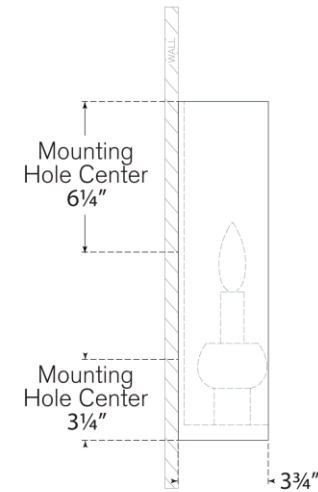

TEAR SHEET

Comtesse Medium Shield Sconce

Item # PCD 2100PN

Designer: Paloma Contreras

Height: 14"

Width: 5.25"

Extension: 3.75"

Backplate: 5.25" x 14" Rectangle

Finishes: BZ, HAB, PN

Socket: E12 Candelabra

Wattage: 6.5 LED B11

Weight: 3 Pounds

Top View

Side View

Front View