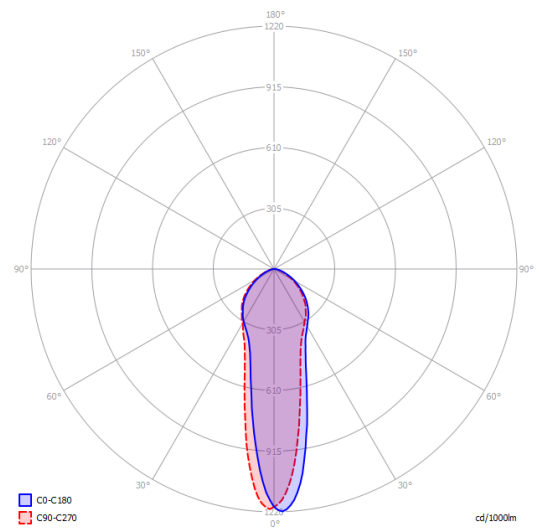

A-Tube small

Light source

Medium Base
E26 Par 16 LED
1 x max 8 W
120 V

W / L max 6 cm–2.4"
Ø max 5 cm–1.96"

Bulb not included

Structure: Metal

Code

Matte White – 9010	09622 1000U
Matte Black – 9005	09622 2000U
Coppery Bronze	09622 3500U

Net weight: 2.47 lbs

Parcels: 1

IP20

Energy Saving

Dim

Cluster suspension lamps must be installed on a *canopy*: find out more on lodes.com/en/canopies

A-Tube small

Medium Base
E26 Par 16 LED
1 x max 8 W
120 V

W / L max 6 cm–2.4"
Ø max 5 cm–1.96"

Photometric data

Options of A-Tube

A-Tube medium

A-Tube large