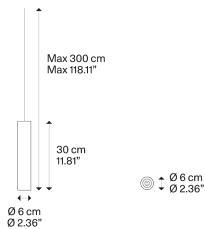

A-Tube,
Design by Studio Italia Design

Model A-Tube small

A simple form that delivers the light to wherever it's needed, enhancing the space. Tubular and slim, A-Tube is a versatile lamp, available in different sizes and finishes, that can be fixed directly to the ceiling, suspended singularly, or used in cluster compositions to create impactful lighting effects.

A-Tube small

Light source

Medium Base
E26 Par 16 LED
1 x max 8 W
120 V

W / L max 6 cm–2.4"
Ø max 5 cm–1.96"

Bulb not included

Structure: Metal

Code

Matte White – 9010	09622 1000U
Matte Black – 9005	09622 2000U
Coppery Bronze	09622 3500U

Net weight: 2.47 lbs

Parcels: 1

IP20

Energy Saving

Dim

Cluster suspension lamps must be installed on a *canopy*: find out more on lodes.com/en/canopies

A-Tube small

Medium Base
E26 Par 16 LED
1 x max 8 W
120 V

W / L max 6 cm–2.4"
Ø max 5 cm–1.96"

Photometric data

Options of A-Tube

A-Tube medium

A-Tube large