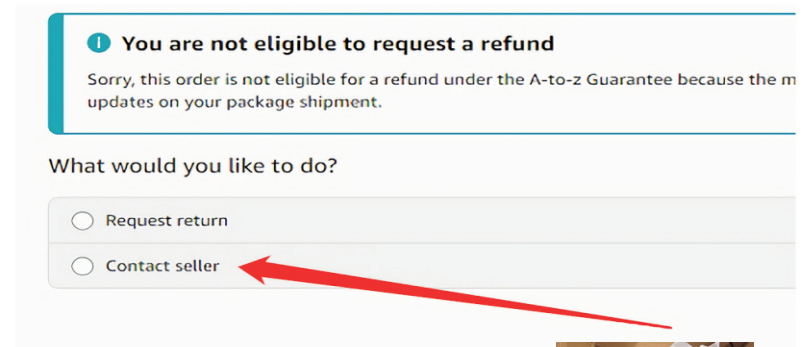

If you would like to know where the rest of the package has arrived, please contact us through Amazon. We will get back to you within 12 hours.

You can contact us in the following ways :

1. Find your order in the list and Select **【Problem with order】** .

2. Choose your topic from list displayed and Select **【Contact seller】** .

3. We will get back to you immediately as soon as we receive your message.

Assembly screw position.