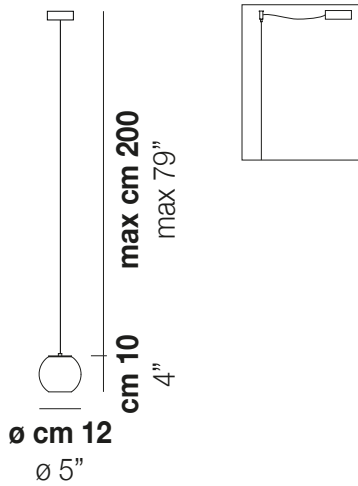

## OTO SP 12

### TECHNICAL DATA:

### LIGHT SOURCES

1x60 W 120V/60HZ G9

VOLUME Mc 0,01  
GROSS WEIGHT Kg 2  
NET WEIGHT Kg 1

download