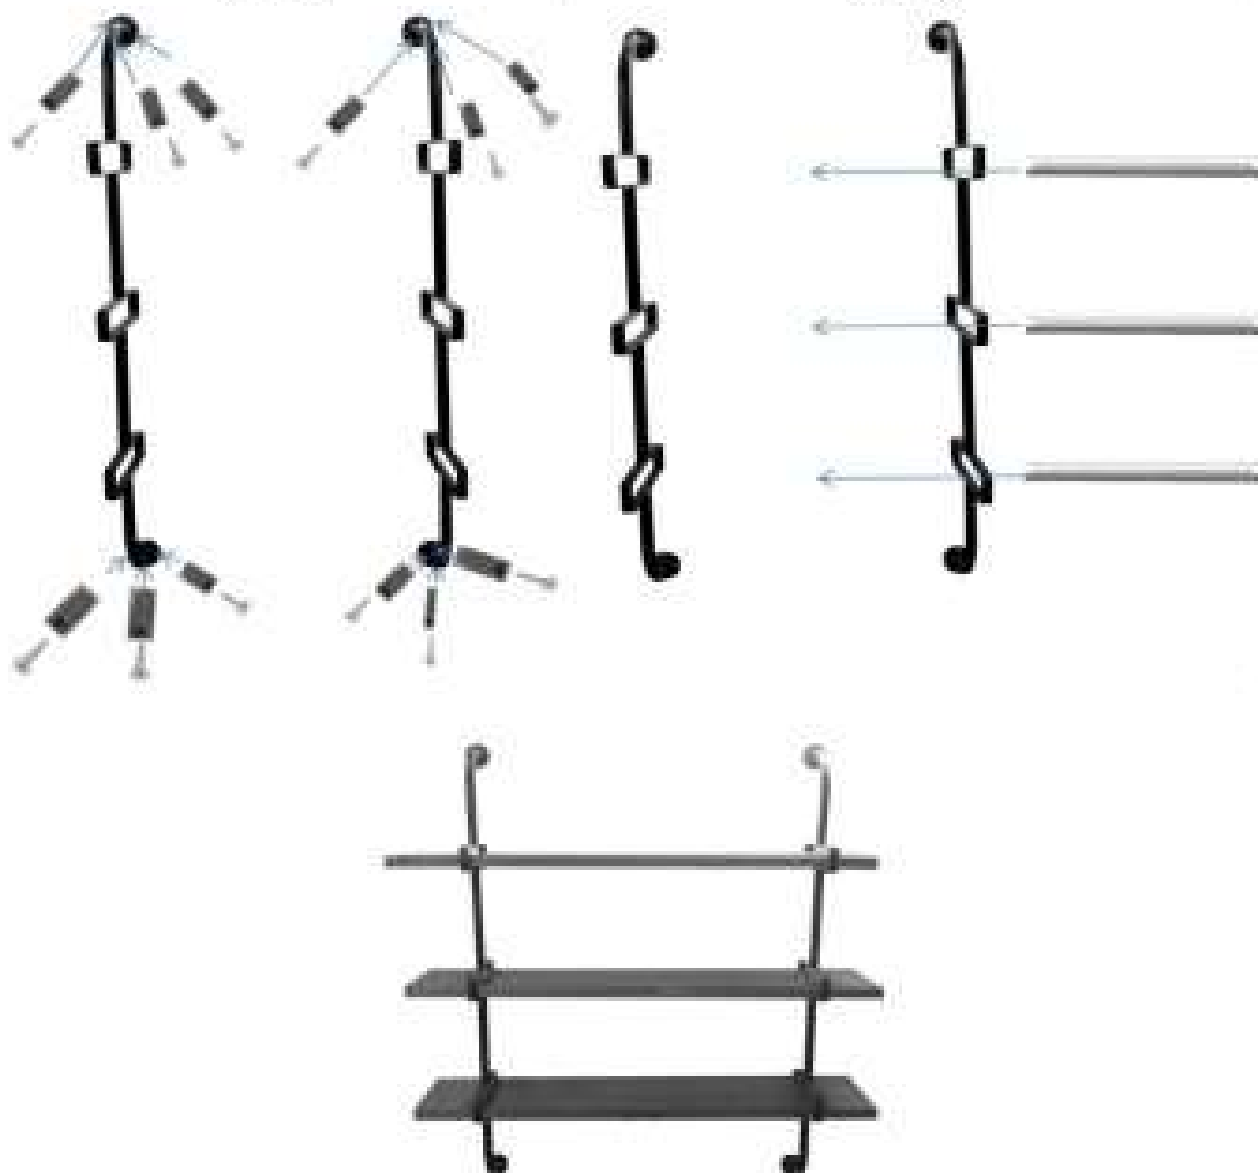

# ASSEMBLY INSTRUCTIONS

ITEM NO.:58616

Thank you for purchasing this quality product. Be sure to check all packing material carefully for small parts that may have come loose inside carton during shipment.

## PART LIST

## HARDWARE LIST

NO:	DESCRIPTION	SKETCH	QTY	NO:	SKETCH	DESCRIPTION	SIZE	QTY
1	SHELF		2 PCS	A		PLASTIC PLUG	7*27MM	12 PCS
2	LAMINATE		3 PCS	B		SCREW	7*20MM	12 PCS

SET 1

SET 2

Note: Once all parts are aligned and properly in place, fully tighten all screws, and tighten gradually and evenly to avoid misalignment.