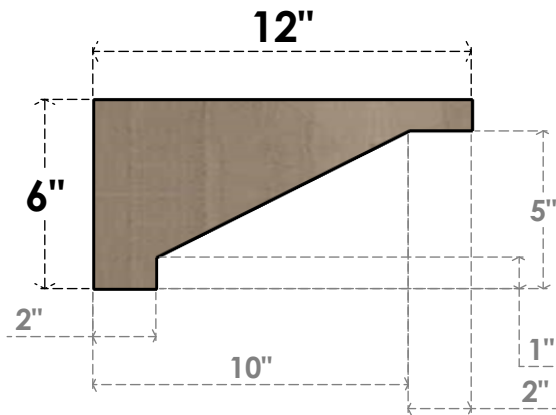

ITEM NUMBER: CORU06X12X06BURRCPR

6"W X 12"D X 6"H SERIES 3 WIDE BURLINGTON ROUGH CEDAR TIMBERTHANE
FAUX WOOD CORBEL, PRIMED

SIDE PROFILE

FRONT PROFILE

ISOMETRIC

EKENA MILLWORK
2300 WEST MAIN ST.
CLARKSVILLE, TX 75426
TOLL FREE: 866-607-0453
WWW.EKENAMILLWORK.COM

NOTES

1. INSTALLATION TO BE COMPLETED IN ACCORDANCE WITH MANUFACTURER'S SPECIFICATIONS.
2. DRAWING MAY NOT BE TO SCALE
3. THIS DRAWING IS INTENDED FOR DESIGN AND PLANNING PURPOSES ONLY.
4. ALL INFORMATION CONTAINED HEREIN WAS CURRENT AT THE TIME OF DEVELOPMENT BUT MUST BE REVIEWED AND APPROVED BY THE PRODUCT MANUFACTURER TO BE CONSIDERED ACCURATE.
5. TIMBERTHANE ARCHITECTURAL PRODUCTS ARE MADE FROM HIGH DENSITY URETHANE AND COME FACTORY PRIMED