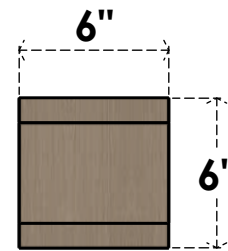

ITEM NUMBER: CORU06X12X06BURRCPR

6"W X 12"D X 6"H SERIES 3 WIDE BURLINGTON ROUGH CEDAR TIMBERTHANE
FAUX WOOD CORBEL, PRIMED

SIDE PROFILE

FRONT PROFILE

ISOMETRIC

EKENA MILLWORK
2300 WEST MAIN ST.
CLARKSVILLE, TX 75426
TOLL FREE: 866-607-0453
WWW.EKENAMILLWORK.COM