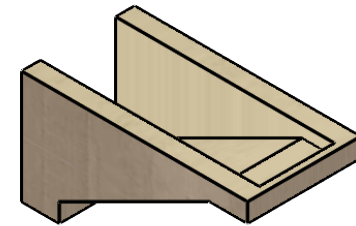

ITEM NUMBER: CORU06X12X06BURRCPR

6"W X 12"D X 6"H SERIES 3 WIDE BURLINGTON ROUGH CEDAR TIMBERTHANE
FAUX WOOD CORBEL, PRIMED

SIDE PROFILE

FRONT PROFILE

ISOMETRIC

EKENA MILLWORK
2300 WEST MAIN ST.
CLARKSVILLE, TX 75426
TOLL FREE: 866-607-0453
WWW.EKENAMILLWORK.COM