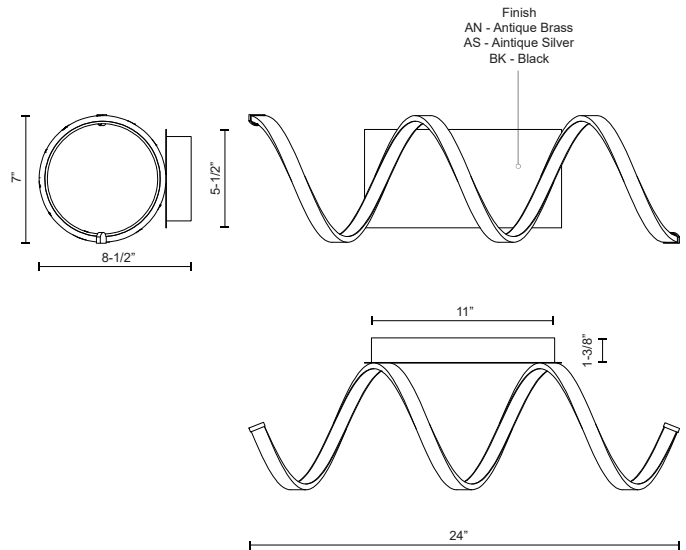

SYNERGY WS93724

WALL

PROJECT

DESCRIPTION

A looping radiant line casts light across space in a continuous helical path. The Synergy series is characterized by the rolled rectangular extrusion, which emits soft light through the silicon opal lens. Configured in both linear and ring arrangements, the arcing aluminum allows the curated finishes to be visible at every angle.

WS93724-AN
Antique Brass

WS93724-AS
Antique Silver

WS93724-BK
Black

SPECIFICATION DETAILS

* For custom options, consult factory for details.

Fixture Dimensions	W24" x H7" x E8-1/2"
Light Source	LED with DC Driver
Wattage	29W
Total Lumens	2210lm
Delivered Lumens	AN-1230lm; AS-1224lm; BK-985lm;
Voltage	120V
Color Temperature	3000K
CRI (Ra)	90CRI
Optional Color Temps	2700K - 5000K Available, Minimum Order Quantities Apply
LED Rated Life	50,000 hours
Diffuser Details	Frosted acrylic diffuser
Dimming	100% - 10%, TRIAC or ELV Dimmer (Not Included)
Location	Dry
Warranty	5 Years
Mounting Style	All Orientation; Ceiling and Wall;
CEC Title 24 JA8	Yes, JA8-19
Canopy Dimensions	W5-1/2" x H11" x E1-3/8"