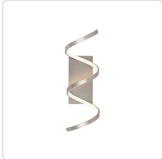

SYNERGY WS93724

WALL

PROJECT

DESCRIPTION

A looping radiant line casts light across space in a continuous helical path. The Synergy series is characterized by the rolled rectangular extrusion, which emits soft light through the silicon opal lens. Configured in both linear and ring arrangements, the arcing aluminum allows the curated finishes to be visible at every angle.

WS93724-AN
Antique Brass

WS93724-AS
Antique Silver

WS93724-BK
Black

SPECIFICATION DETAILS

* For custom options, consult factory for details.

Fixture Dimensions	W24" x H7" x E8-1/2"
Light Source	LED with DC Driver
Wattage	29W
Total Lumens	2210lm
Delivered Lumens	AN-1230lm; AS-1224lm; BK-985lm;
Voltage	120V
Color Temperature	3000K
CRI (Ra)	90CRI
Optional Color Temps	2700K - 5000K Available, Minimum Order Quantities Apply
LED Rated Life	50,000 hours
Diffuser Details	Frosted acrylic diffuser
Dimming	100% - 10%, TRIAC or ELV Dimmer (Not Included)
Location	Dry
Warranty	5 Years
Mounting Style	All Orientation; Ceiling and Wall;
CEC Title 24 JA8	Yes, JA8-19
Canopy Dimensions	W5-1/2" x H11" x E1-3/8"