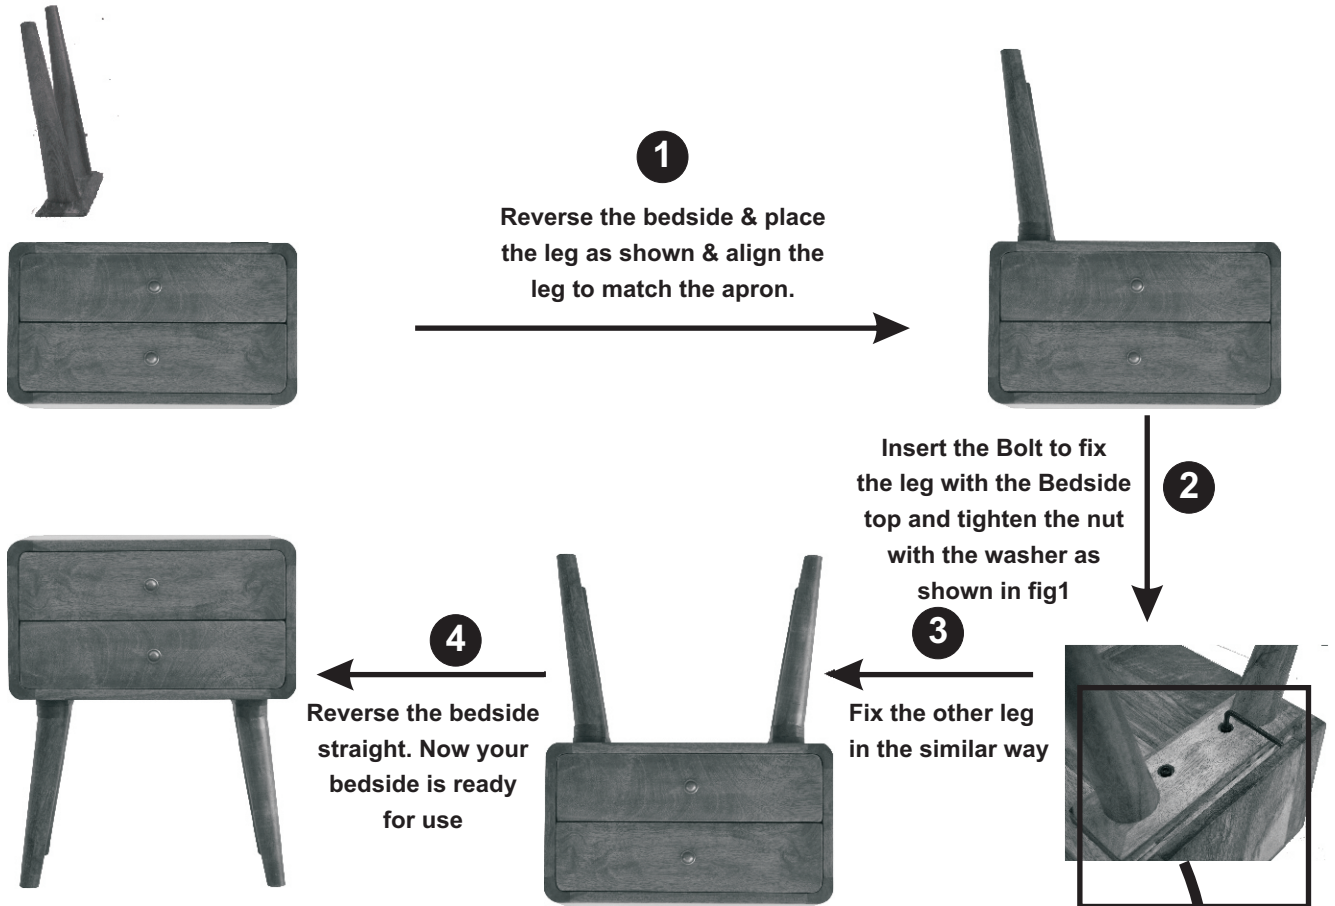

ASSEMBLY INSTRUCTIONS

ITEM DESCRIPTION: 2 DRAWER BEDSIDE

ASSEMBLY INSTRUCTIONS

ITEM DESCRIPTION: 2 DRAWER MEDIA UNIT

ASSEMBLY INSTRUCTIONS

ITEM DESCRIPTION : COFFEE TABLE

ASSEMBLY INSTRUCTIONS

ITEM DESCRIPTION : CONSOLE TABLE