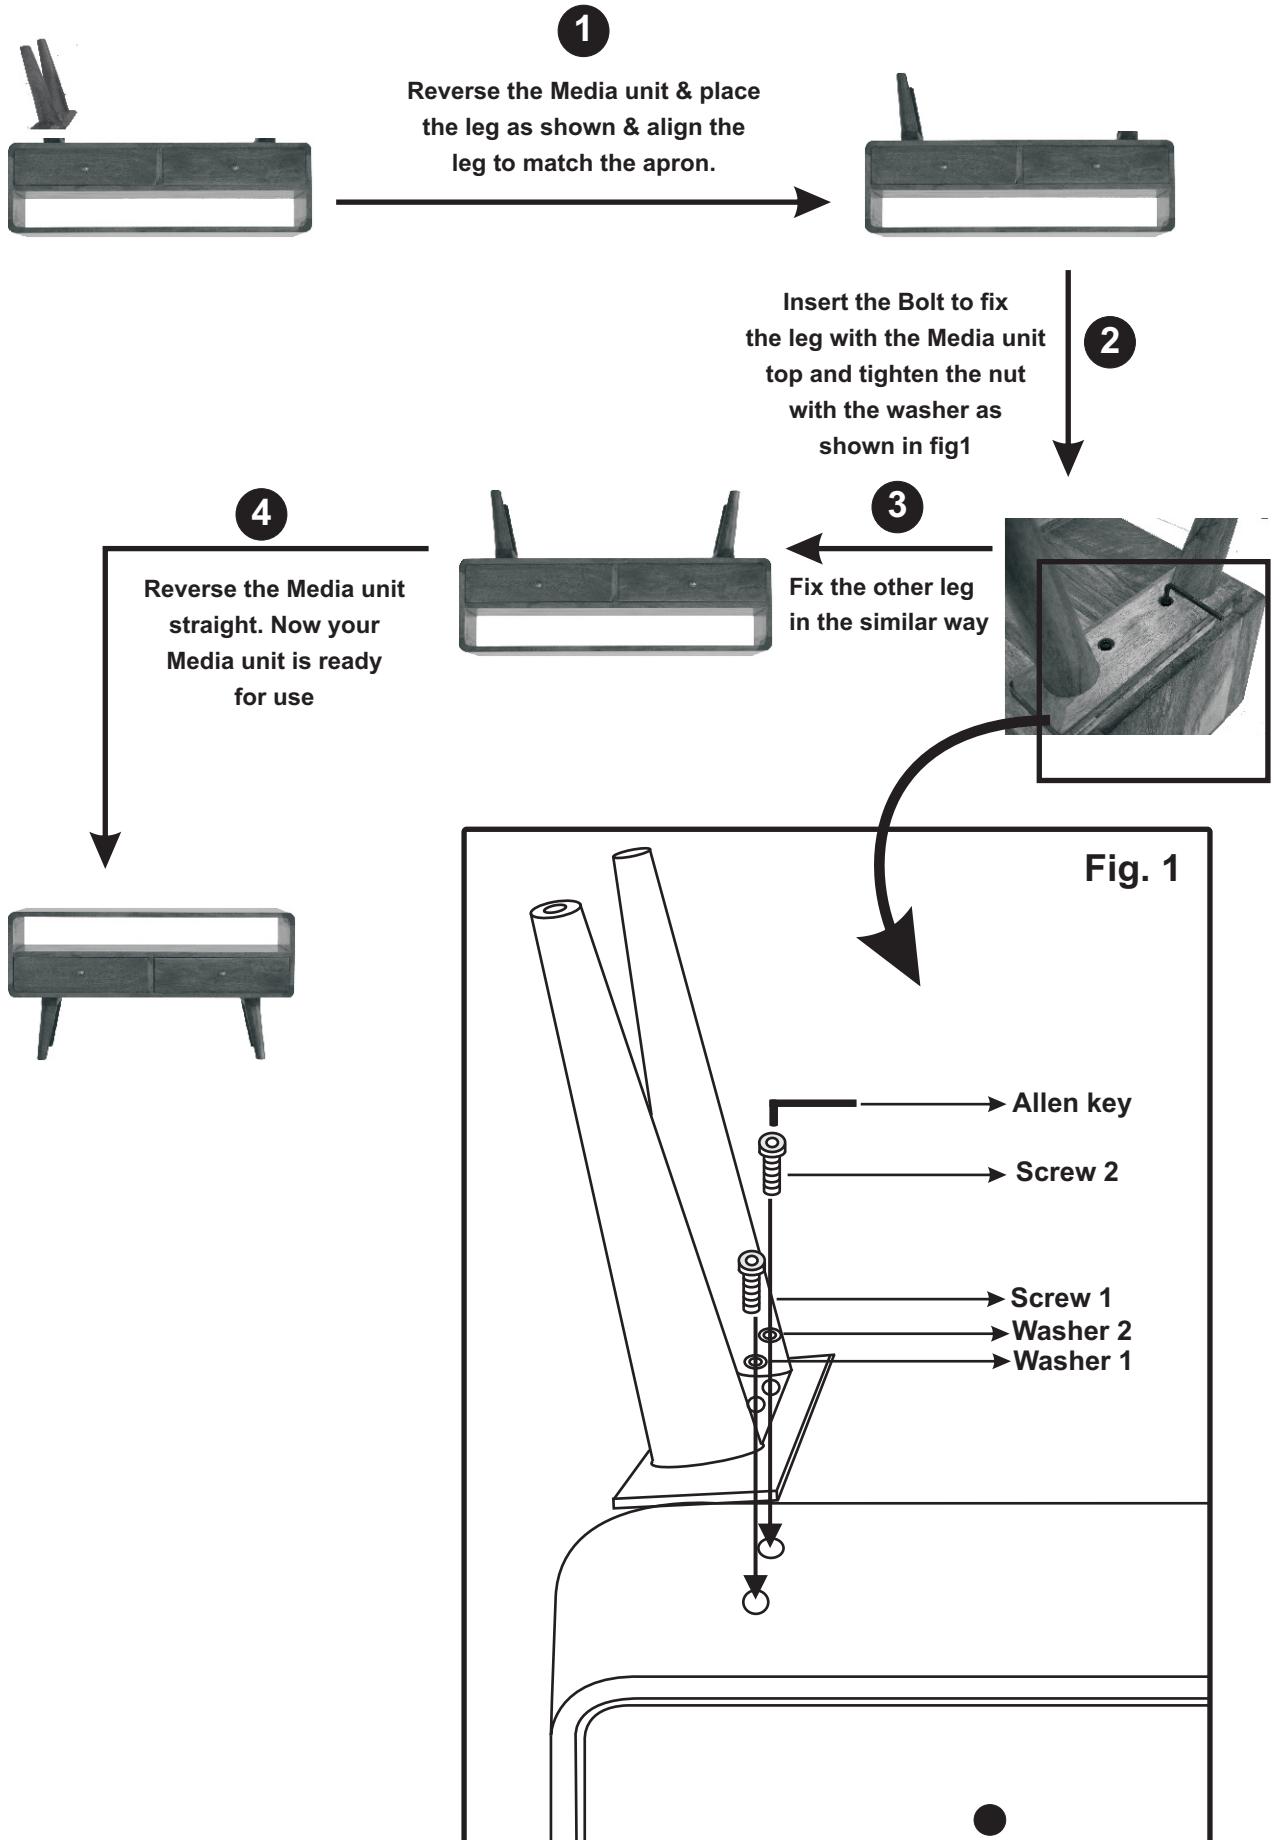

ASSEMBLY INSTRUCTIONS

ITEM DESCRIPTION: 2 DRAWER BEDSIDE

ASSEMBLY INSTRUCTIONS

ITEM DESCRIPTION: 2 DRAWER MEDIA UNIT

ASSEMBLY INSTRUCTIONS

ITEM DESCRIPTION : COFFEE TABLE

ASSEMBLY INSTRUCTIONS

ITEM DESCRIPTION : CONSOLE TABLE