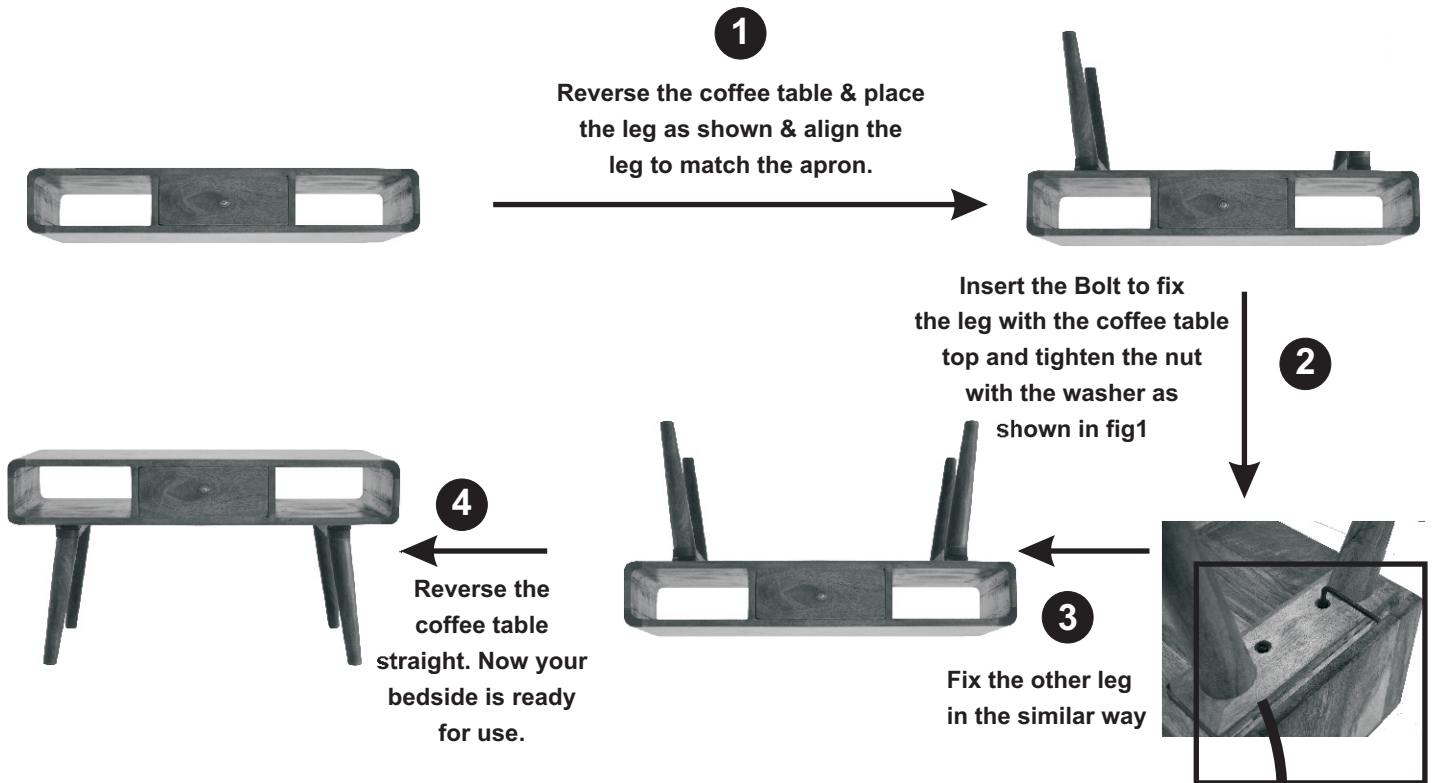

ASSEMBLY INSTRUCTIONS

ITEM DESCRIPTION: 2 DRAWER BEDSIDE

ASSEMBLY INSTRUCTIONS

ITEM DESCRIPTION: 2 DRAWER MEDIA UNIT

ASSEMBLY INSTRUCTIONS

ITEM DESCRIPTION : COFFEE TABLE

ASSEMBLY INSTRUCTIONS

ITEM DESCRIPTION : CONSOLE TABLE