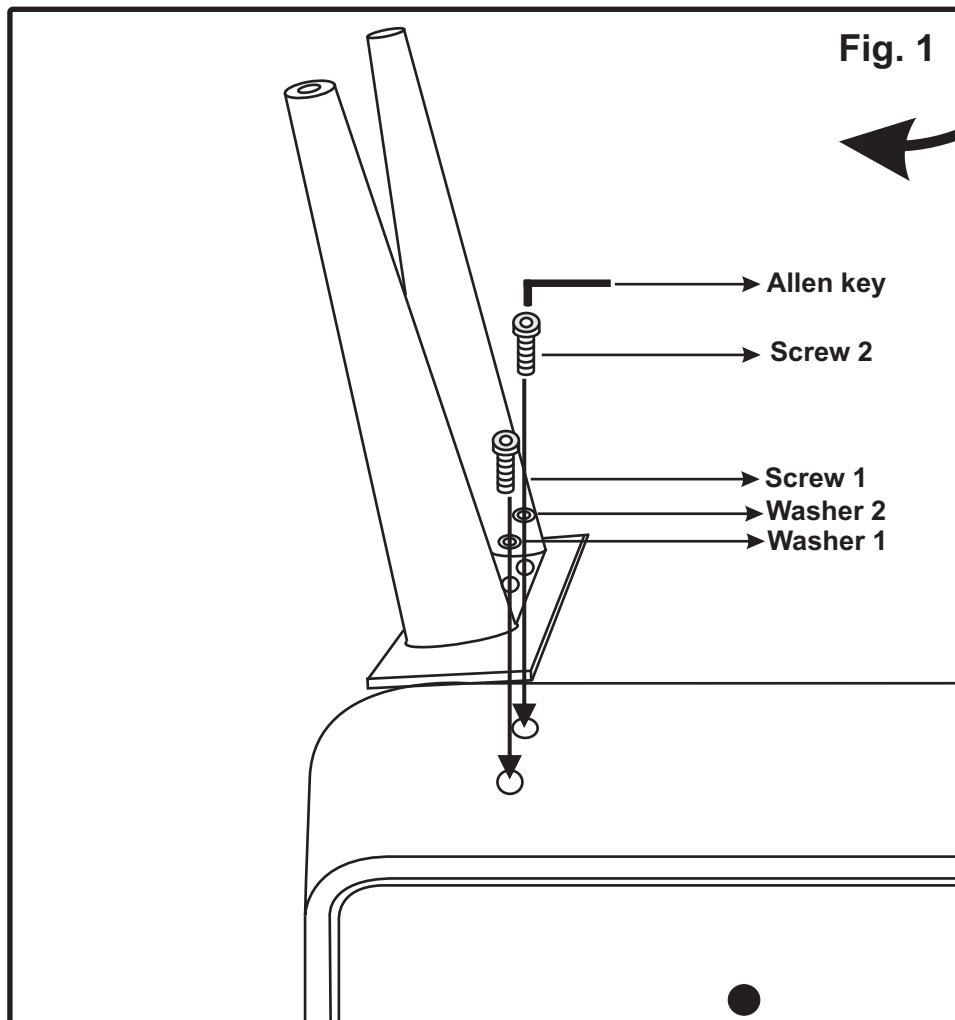

ASSEMBLY INSTRUCTIONS

ITEM DESCRIPTION: 2 DRAWER BEDSIDE

ASSEMBLY INSTRUCTIONS

ITEM DESCRIPTION: 2 DRAWER MEDIA UNIT

ASSEMBLY INSTRUCTIONS

ITEM DESCRIPTION : COFFEE TABLE

ASSEMBLY INSTRUCTIONS

ITEM DESCRIPTION : CONSOLE TABLE