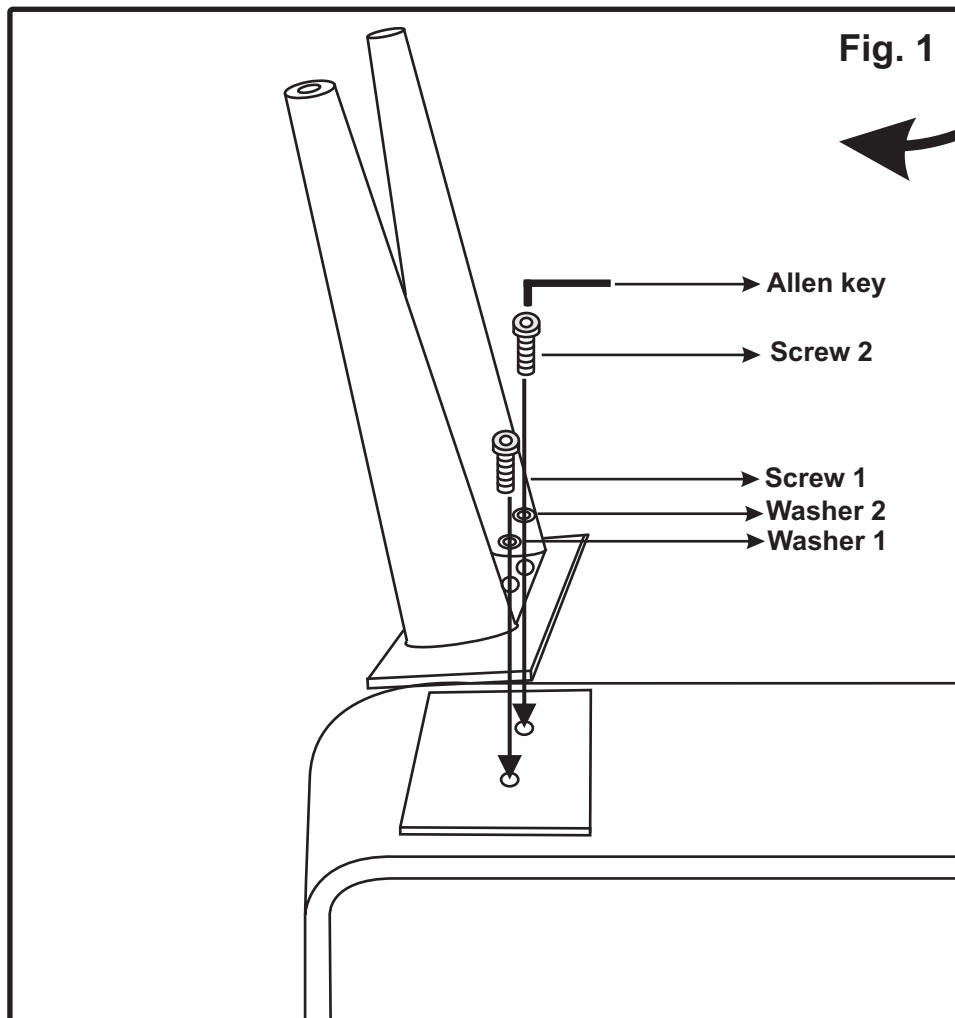

ASSEMBLY INSTRUCTIONS

ITEM DESCRIPTION: 2 DRAWER BEDSIDE

ASSEMBLY INSTRUCTIONS

ITEM DESCRIPTION: 2 DRAWER MEDIA UNIT

ASSEMBLY INSTRUCTIONS

ITEM DESCRIPTION : COFFEE TABLE

ASSEMBLY INSTRUCTIONS

ITEM DESCRIPTION : CONSOLE TABLE