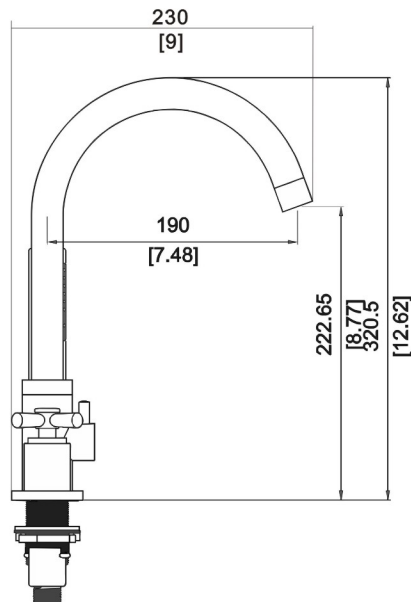

INSTALLATION SPECIFICATION

Model No.	F1624W-BTF-BG
Description	Brushed Gold Filler Faucet
Overall Dimensions	9"D×4.3"W×12.62"H
Flow Rate	3.7GPM
Faucet Height	12.62"
Spout Reach	7.48"
Spout Height	8.77"
Faucet Weight	7.3lbs
Faucet Certifications	cUPC, WaterMark, CE

Sundale
Deck Mounted
Bathtub Faucet

All measurements are approximate. Measurements may vary +/- 1/2"

Unit: $\frac{\text{mm}}{\text{in}}$