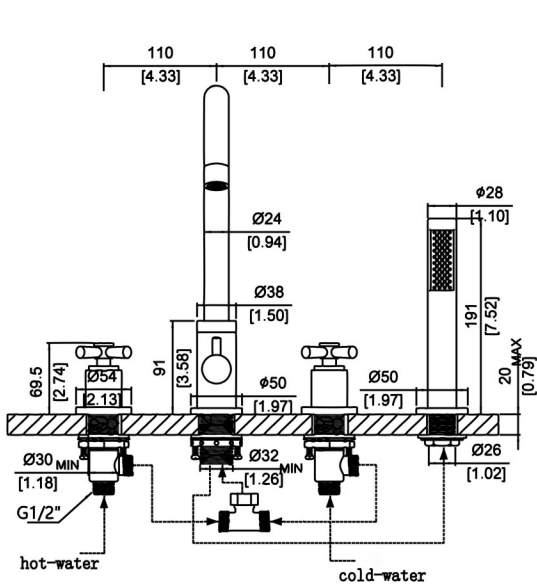

INSTALLATION SPECIFICATION

Model No.	F1624W-BTF-BG
Description	Brushed Gold Filler Faucet
Overall Dimensions	9"D×4.3"W×12.62"H
Flow Rate	3.7GPM
Faucet Height	12.62"
Spout Reach	7.48"
Spout Height	8.77"
Faucet Weight	7.3lbs
Faucet Certifications	cUPC, WaterMark, CE

Sundale
Deck Mounted
Bathtub Faucet

All measurements are approximate. Measurements may vary +/- 1/2"

Unit: $\frac{\text{mm}}{\text{in}}$