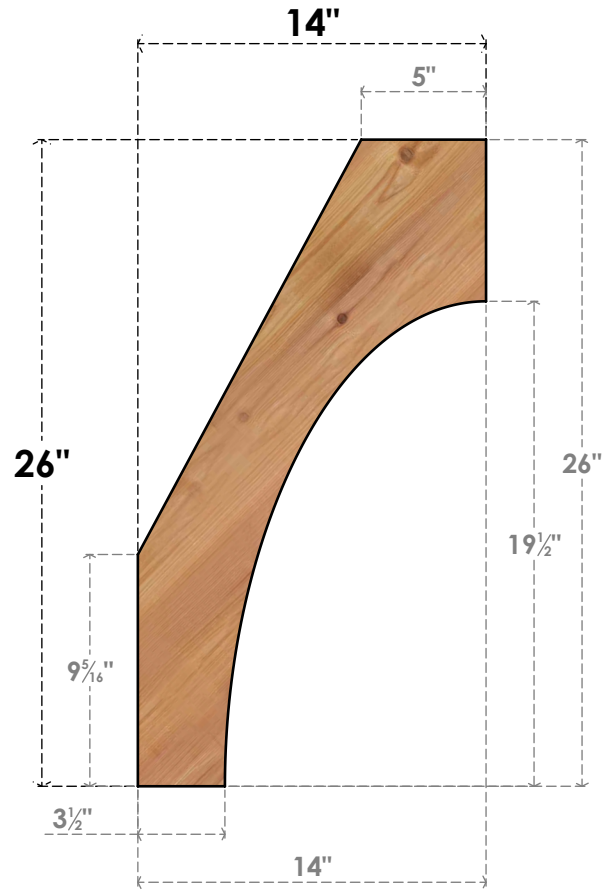

BRC04X14X26WTLOOSWR

3 1/2"W X 14"D X 26"H WESTLAKE SMOOTH BRACE, WESTERN RED CEDAR

SIDE

FRONT

EKENA MILLWORK
 2300 WEST MAIN ST.
 CLARKSVILLE, TX 75426
 TOLL FREE: 866-607-0453
 WWW.EKENAMILLWORK.COM

NOTES