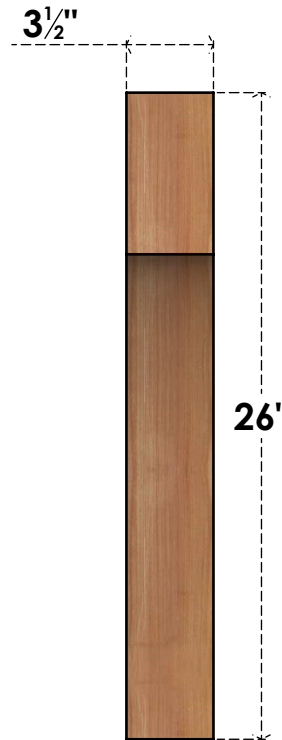

BRC04X14X26WTLOOSWR

3 1/2"W X 14"D X 26"H WESTLAKE SMOOTH BRACE, WESTERN RED CEDAR

SIDE

FRONT

EKENA MILLWORK
 2300 WEST MAIN ST.
 CLARKSVILLE, TX 75426
 TOLL FREE: 866-607-0453
 WWW.EKENAMILLWORK.COM

NOTES