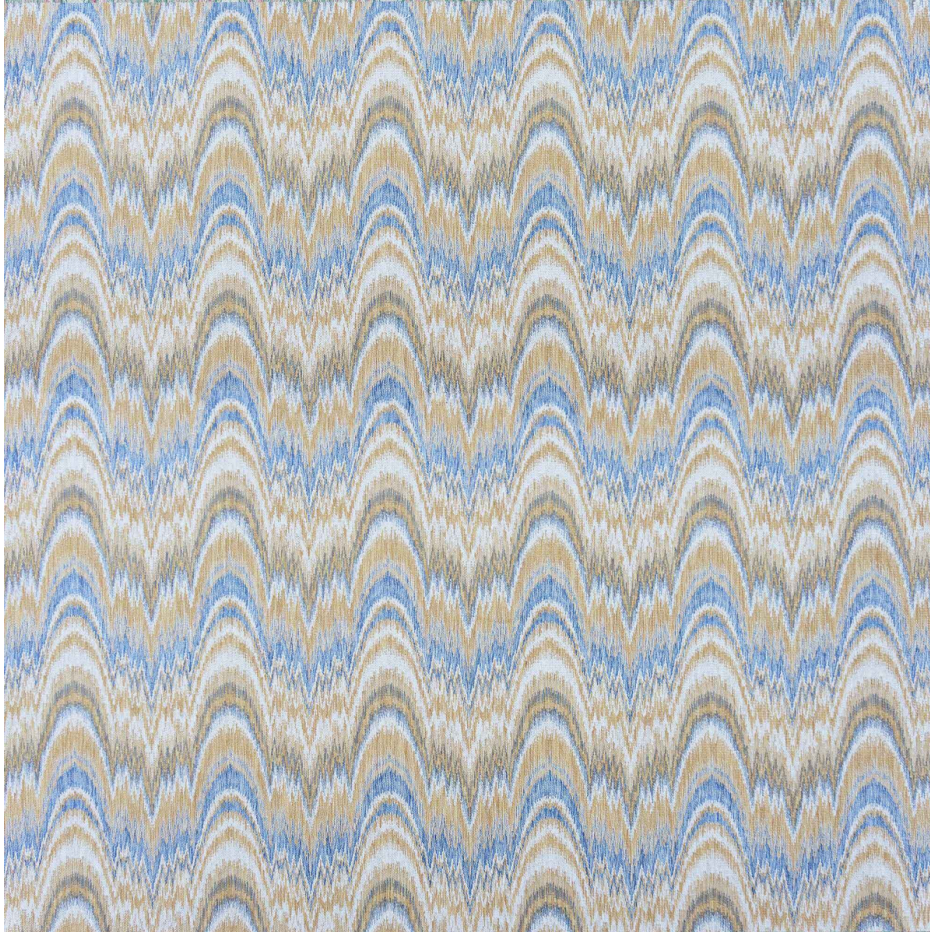

Spencer Tracy - Amarillo

SKU: LCT1146.007.0

kravet

SKU: **LCT1146.007.0**

Vertical Repeat: **10.63 in (27 cm)**

Brand: **Gaston Y Daniela**

Railroaded: **No**

Performance ACT Symbols: 

Composition: **Cotton - 56%, Viscose - 20%, Polyester - 14%, Linen - 10%**

Width: **54 in (137.16 cm)**

Horizontal Repeat: **9.06 in (23.01 cm)**

Collection: **Lorenzo Castillo X**

End Use: **Upholstery**