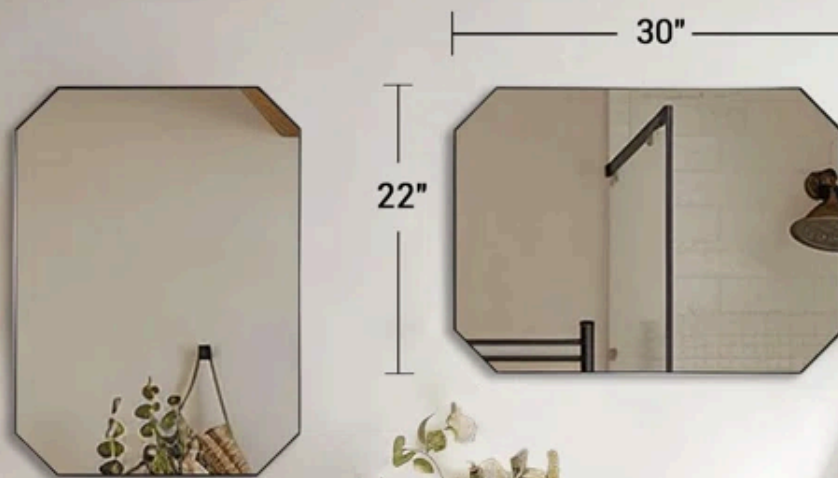

Horizontally or Vertically

What's In The Box

- Mirror · User Manual
- Screws & Hardwares

Dimensions

- Length: 22 In · Width: 30 In
- Frame Depth: 1In
- NW: 17.6 LBS

*Note: Mirror is heavy. Measure space before ordering.