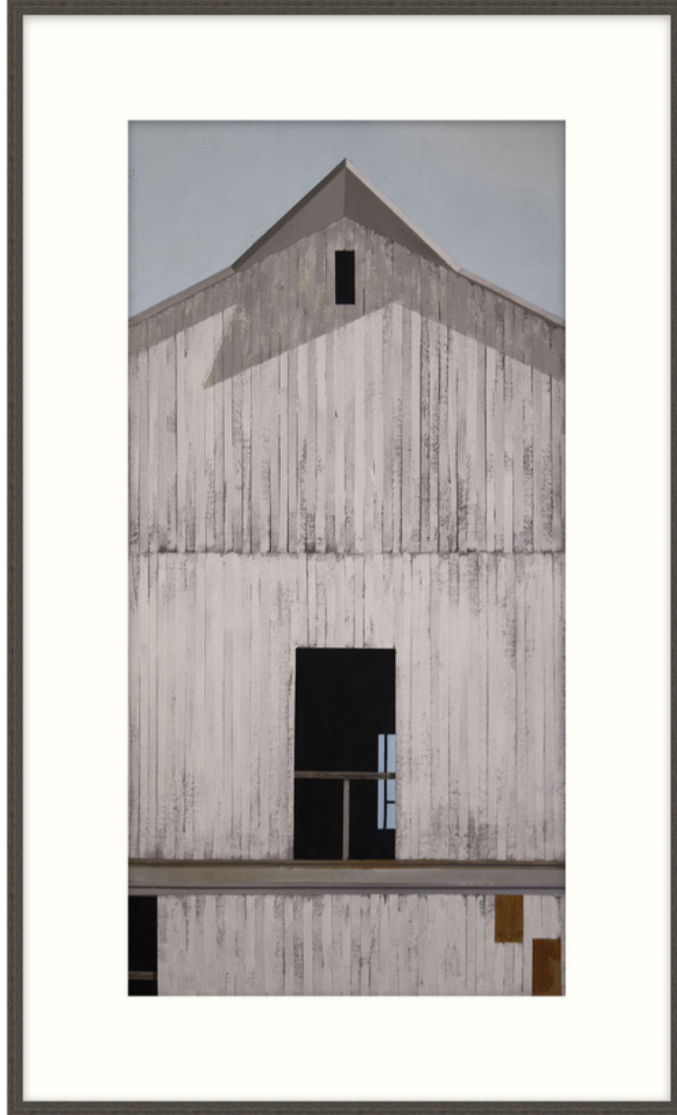

# THEODORE ALEXANDER

## Smokey Ridge 2

D2778S55547-4759

Smokey Ridge 2 is a nostalgic work of art on textured paper. Across a minimalist picture plane of serene tones and familiar geometric shapes, the iconic imagery of the American Barn takes shape. Vertical slatting and darkened doorways and windows draw the eye toward weather-worn boards and textural shading for a presence that feels both antique and three-dimensional. Set against a background of cool grey, a palette of vanilla onyx, and dark brown beautifully complete the imagery. The second of a three-part series on textured paper, Smokey Ridge 2 gracefully captures the nostalgia of an iconic form in this addition ART by TA.

► Textured Paper - Single Matboard, M4 - Warm White Smooth + White  
Core Width:6", F1364 - Gray Oak Cap Frame - Width: 0.77

W 29 x D 1¼ x H 44 inches

**Material(s):**

**Collection:** Art by TA

**Style:** Modern / Formal Modern

**Type:** Décor / Wall Art