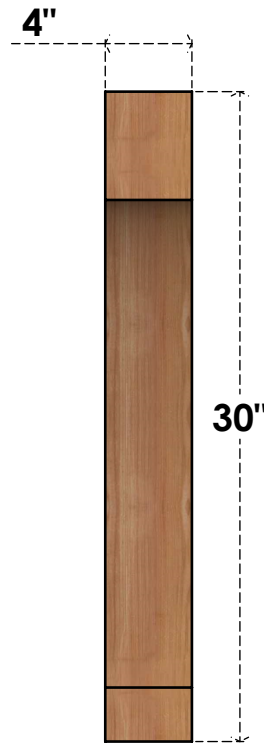

# BRC04X18X30IMP00RWR

4"W X 18"D X 30"H IMPERIAL ROUGH SAWN BRACE, WESTERN RED CEDAR

**SIDE**

**FRONT**

EKENA MILLWORK  
 2300 WEST MAIN ST.  
 CLARKSVILLE, TX 75426  
 TOLL FREE: 866-607-0453  
 WWW.EKENAMILLWORK.COM

**NOTES**

1. INSTALLATION TO BE COMPLETED IN ACCORDANCE WITH MANUFACTURER'S SPECIFICATIONS.
2. DRAWING MAY NOT BE TO SCALE
3. THIS DRAWING IS INTENDED FOR DESIGN AND PLANNING PURPOSES ONLY.
4. ALL INFORMATION CONTAINED HEREIN WAS CURRENT AT THE TIME OF DEVELOPMENT BUT MUST BE REVIEWED AND APPROVED BY THE PRODUCT MANUFACTURER TO BE CONSIDERED ACCURATE.
5. PRODUCTS ARE NOT KILN DRIED. THIS ITEM IS UNIQUE AND WILL CONTAIN THE NATURAL VARIATIONS THAT THE WOOD SPECIES OFFERS. THIS MAY RESULT IN VARIATIONS UP TO 1/4"