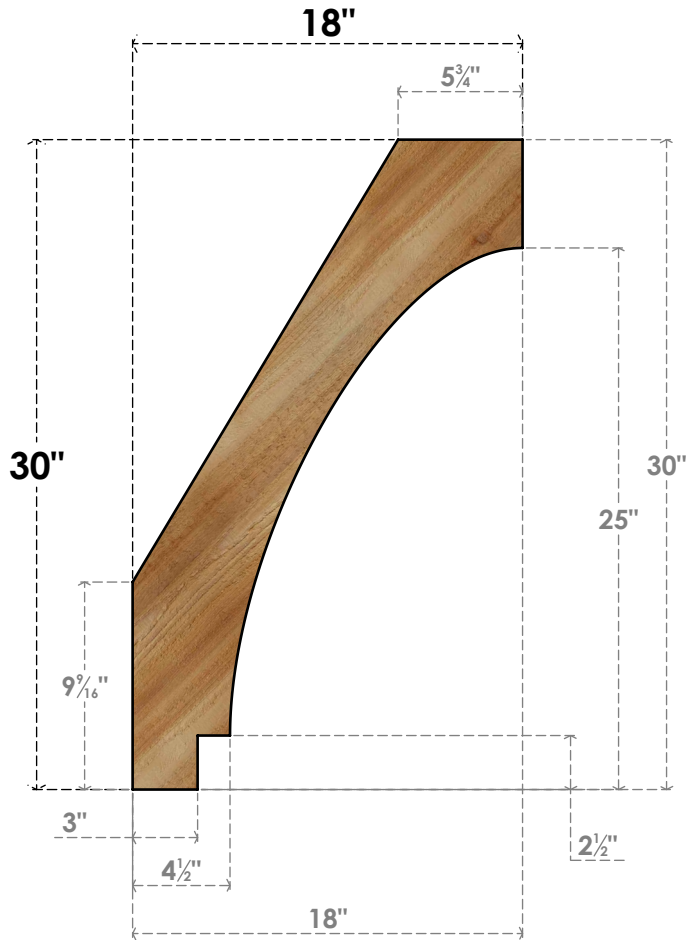

# BRC04X18X30IMP00RWR

4"W X 18"D X 30"H IMPERIAL ROUGH SAWN BRACE, WESTERN RED CEDAR

**SIDE**

**FRONT**

EKENA MILLWORK  
 2300 WEST MAIN ST.  
 CLARKSVILLE, TX 75426  
 TOLL FREE: 866-607-0453  
 WWW.EKENAMILLWORK.COM

**NOTES**

1. INSTALLATION TO BE COMPLETED IN ACCORDANCE WITH MANUFACTURER'S SPECIFICATIONS.
2. DRAWING MAY NOT BE TO SCALE
3. THIS DRAWING IS INTENDED FOR DESIGN AND PLANNING PURPOSES ONLY.
4. ALL INFORMATION CONTAINED HEREIN WAS CURRENT AT THE TIME OF DEVELOPMENT BUT MUST BE REVIEWED AND APPROVED BY THE PRODUCT MANUFACTURER TO BE CONSIDERED ACCURATE.
5. PRODUCTS ARE NOT KILN DRIED. THIS ITEM IS UNIQUE AND WILL CONTAIN THE NATURAL VARIATIONS THAT THE WOOD SPECIES OFFERS. THIS MAY RESULT IN VARIATIONS UP TO 1/4"