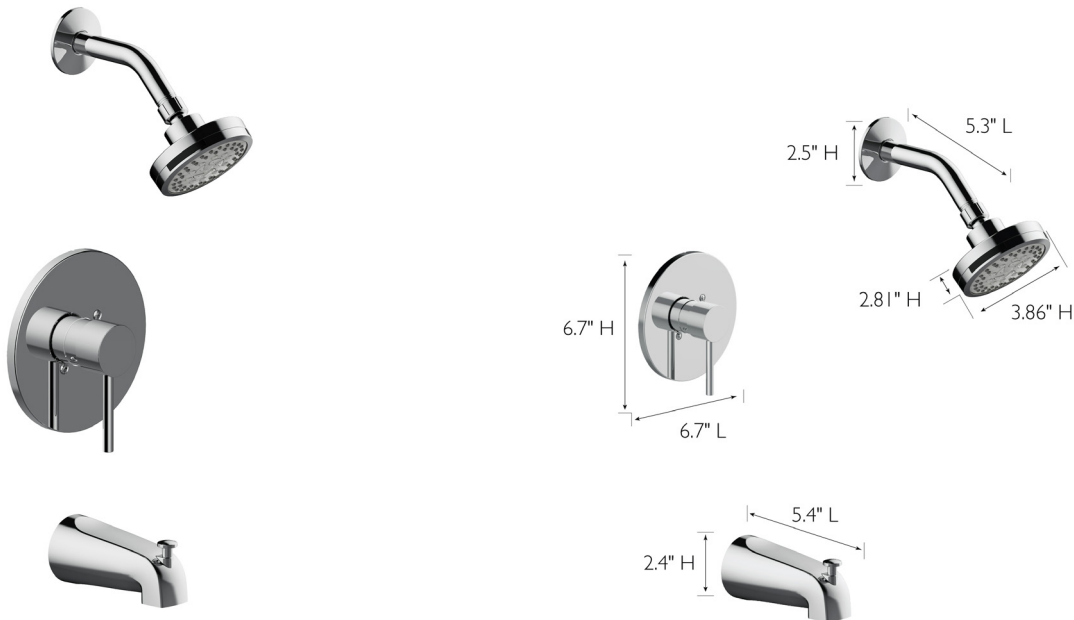

## Eastport II Bath and Shower Trim with Valve

### Polished Chrome

## SPECIFICATIONS

MATERIAL:	Zinc/Brass	WEIGHT:	4 lbs.
HANDLE MATERIAL:	Zinc	PVD FINISH:	No
CARTRIDGE MATERIAL:	Ceramic	ESCUTCHEON INCLUDED:	Yes
WATERWAY MATERIAL:	Hybrid	VALVE INCLUDED:	Yes
VALVE MATERIAL:	Brass	PRESSURE BALANCED VALVE:	Yes
FLOW RATE:	1.8 GPM	SHOWER HEAD FUNCTIONS (QTY):	5
LOW FLOW:	Yes	SHOWER HEAD NOZZLE TYPE:	Raised
HANDLES CONFIGURATION:	Single Handle	SHOWER HEAD SHAPE:	Round
HANDLE REACH:	2.3"	SHOWER HEAD PUSH BUTTON:	No
QUICK ATTACH INCLUDED:	No	TUB SPOUT DIVERTER INCLUDED:	Yes
DIMENSIONS FOR SHOWER ARM:	2.5" H x 5.3" L		
DIMENSIONS FOR SHOWER HEAD:	2.81" H x 3.86" L		
DIMENSIONS FOR TRIM:	6.7" H x 6.7" L x 2.3" D		
DIMENSIONS FOR SPOUT:	2.4" H x 5.4" L		