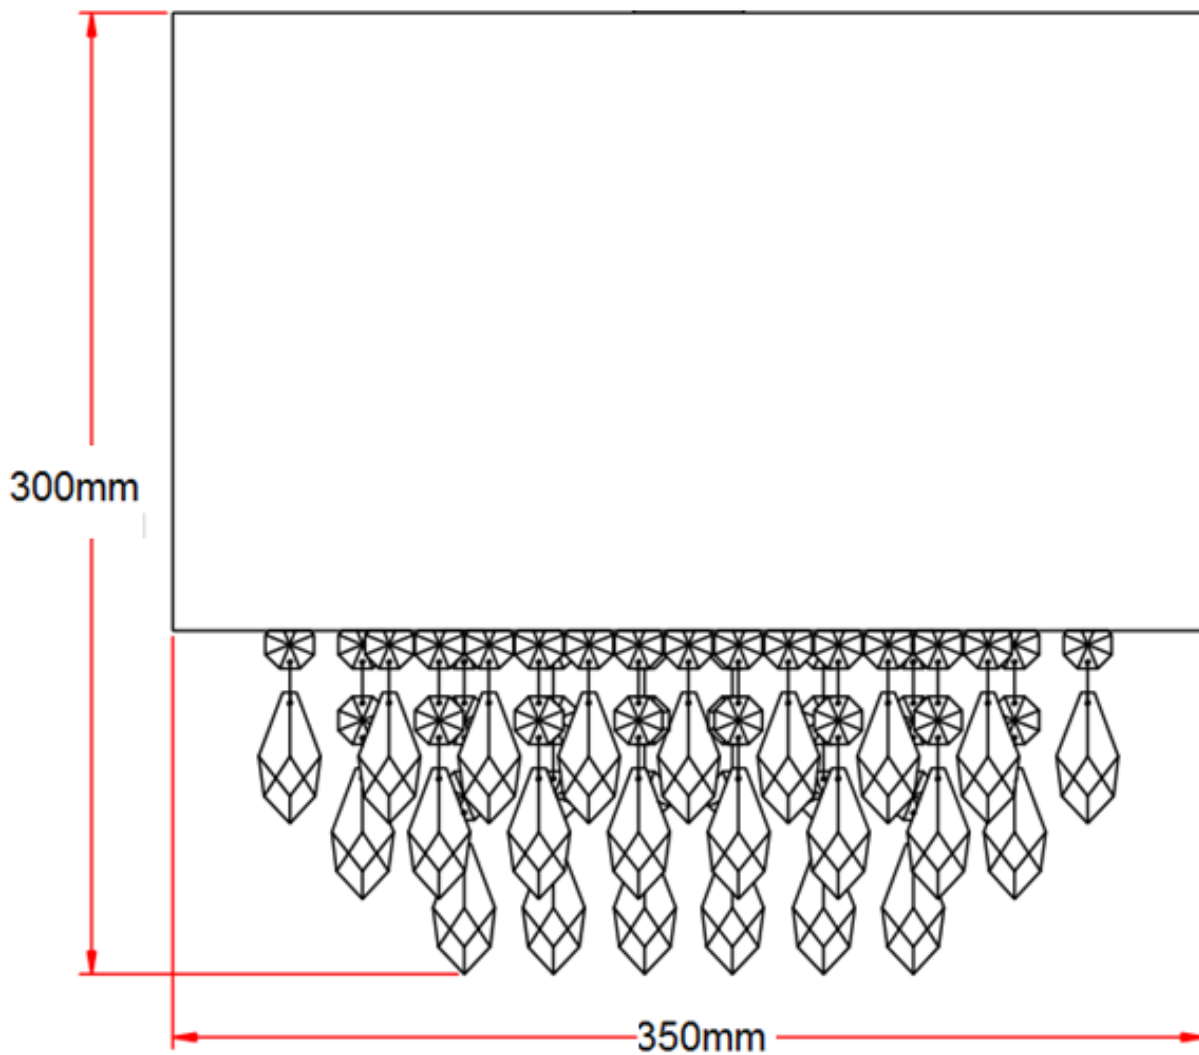

CERTIFICATION