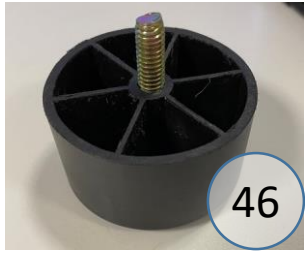

1000616

Call Out	Description
●	Blown Fiber
●	Cushion Chaise Pad - top Pad
●	Cushion Foam
●	KD Component
●	Cover

Signature
DESIGN
BY **ASHLEY**®

Signature
DESIGN
BY **ASHLEY**®

**100 SECTIONAL
DIMENSIONS
5 PIECE
CONFIGURATION**

**100 SECTIONAL
DIMENSIONS
5 PIECE
CONFIGURATION**

Signature
DESIGN
BY **ASHLEY**®