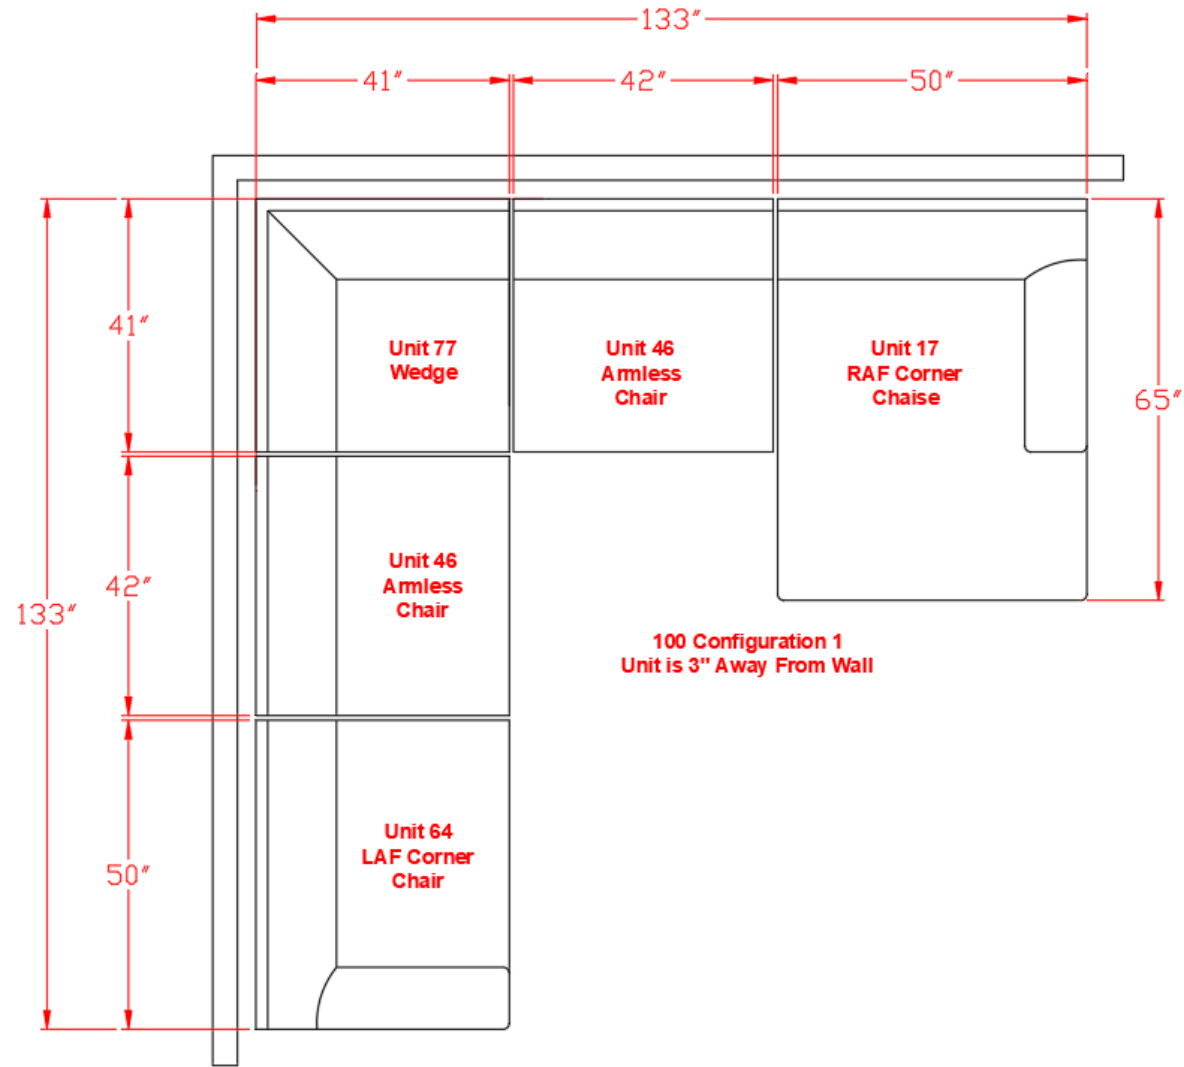

1000616

Call Out	Description
●	Blown Fiber
●	Cushion Chaise Pad - top Pad
●	Cushion Foam
●	KD Component
●	Cover

Signature
DESIGN
BY **ASHLEY**®

Signature
DESIGN
BY **ASHLEY**®

**100 SECTIONAL
DIMENSIONS
5 PIECE
CONFIGURATION**

**100 SECTIONAL
DIMENSIONS
5 PIECE
CONFIGURATION**

Signature
DESIGN
BY **ASHLEY**®