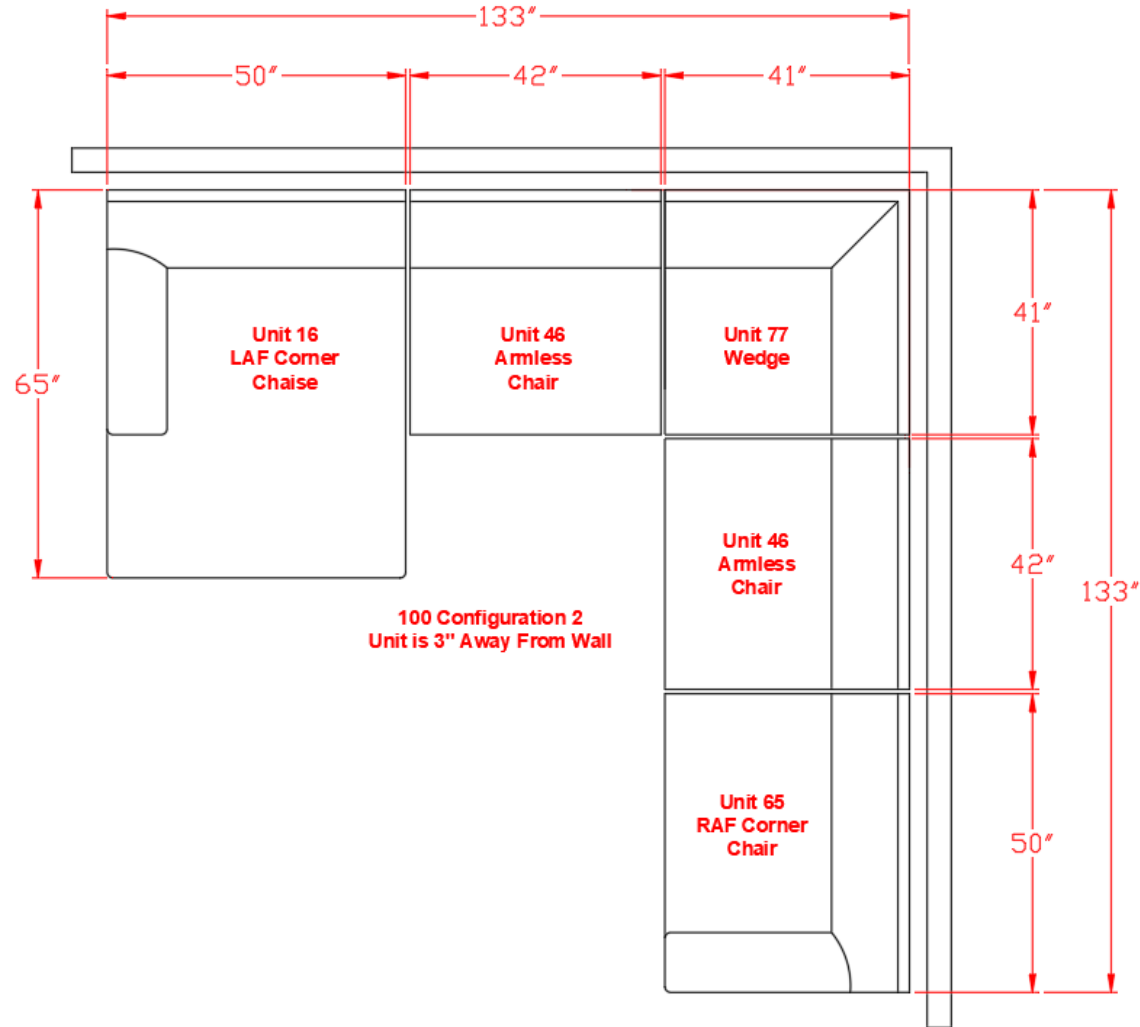

1000616

Call Out	Description
●	Blown Fiber
●	Cushion Chaise Pad - top Pad
●	Cushion Foam
●	KD Component
●	Cover

Signature
DESIGN
BY **ASHLEY**®

Signature
DESIGN
BY **ASHLEY**®

**100 SECTIONAL
DIMENSIONS
5 PIECE
CONFIGURATION**

**100 SECTIONAL
DIMENSIONS
5 PIECE
CONFIGURATION**

Signature
DESIGN
BY **ASHLEY**®