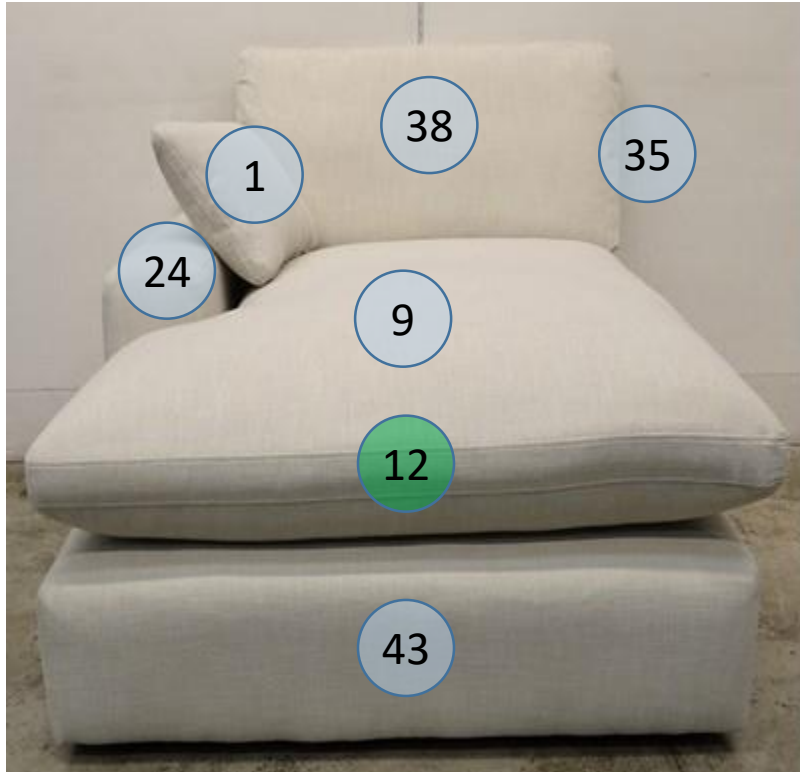

1000616

Call Out	Description
●	Blown Fiber
●	Cushion Chaise Pad - top Pad
●	Cushion Foam
●	KD Component
●	Cover

Signature
DESIGN
BY **ASHLEY**®

Signature
DESIGN
BY **ASHLEY**®

**100 SECTIONAL
DIMENSIONS
5 PIECE
CONFIGURATION**

**100 SECTIONAL
DIMENSIONS
5 PIECE
CONFIGURATION**

Signature
DESIGN
BY **ASHLEY**®