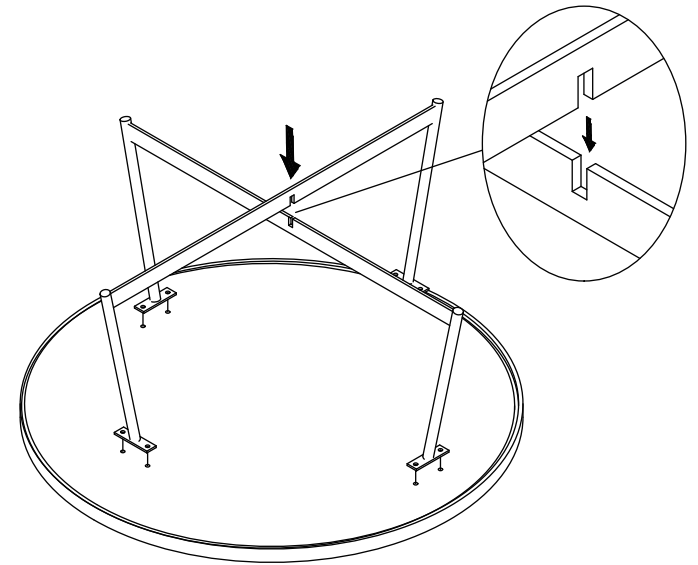

## ROUND COFFEE TABLE

- A (1 pcs)  
M4
- B (8 pcs)  
Ø6x15mm
- C (8 pcs)  
Ø6x18mm

During assembly, hand tighten screws only. When the screws are in place, tighten completely.

## ROUND COFFEE TABLE

PLEASE NOTE: Check that you have received all components and hardware before assembling.

A (1 pcs)  
M4

B (8 pcs)  
Ø6x15mm

C (8 pcs)  
Ø6x18mm

During assembly, hand tighten screws only.  
When the screws are in place, tighten completely.