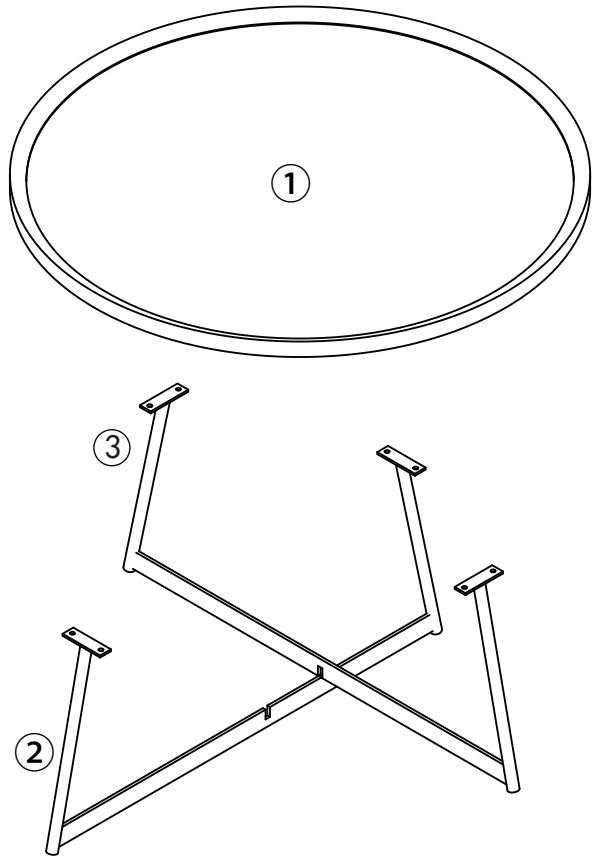

## ROUND COFFEE TABLE

- A (1 pcs)  
M4
- B (8 pcs)  
Ø6x15mm
- C (8 pcs)  
Ø6x18mm

During assembly, hand tighten screws only. When the screws are in place, tighten completely.

## ROUND COFFEE TABLE

PLEASE NOTE: Check that you have received all components and hardware before assembling.

A (1 pcs)  
M4

B (8 pcs)  
Ø6x15mm

C (8 pcs)  
Ø6x18mm

During assembly, hand tighten screws only.  
When the screws are in place, tighten completely.