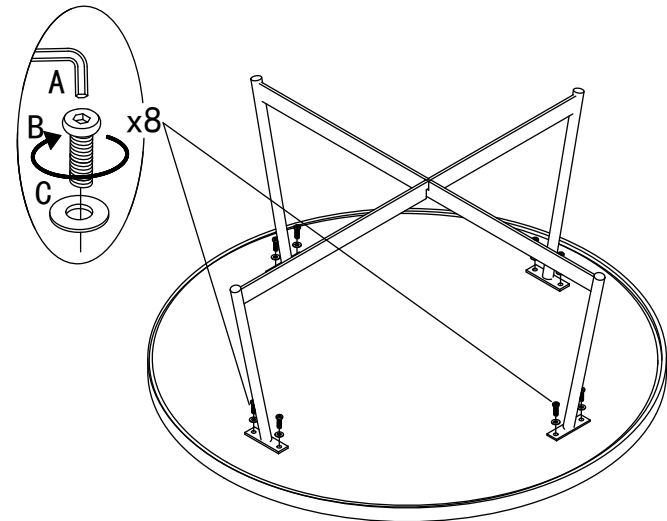

## ROUND COFFEE TABLE

- A (1 pcs)  
M4
- B (8 pcs)  
Ø6x15mm
- C (8 pcs)  
Ø6x18mm

During assembly, hand tighten screws only. When the screws are in place, tighten completely.

## ROUND COFFEE TABLE

PLEASE NOTE: Check that you have received all components and hardware before assembling.

A (1 pcs)  
M4

B (8 pcs)  
Ø6x15mm

C (8 pcs)  
Ø6x18mm

During assembly, hand tighten screws only.  
When the screws are in place, tighten completely.