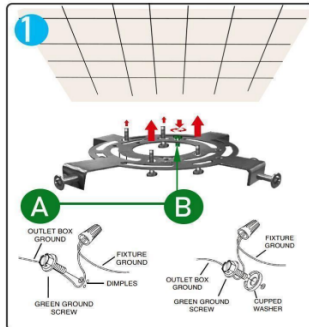

White light switch, short press to turn on/off the white light;

All off, short press to turn off the main light & color light & fan;

Brightness addition and subtraction, short press to adjust the brightness of 10 levels, and long press to adjust the brightness steplessly//Color dynamic mode speed dynamic mode speeds up/reduced;

Addition and subtraction of temperature, short press to adjust the 10-level temperature, long press to adjust the temperature steplessly;

Short press to switch different modes:reading/party/relexation/goodnight;

Fan ON/OFF;

Short press to switch between color static and color dynamic;Long press to turn on/off color light;

Natural wind;

1-6 Fan speed of 6 levels;

1H/2H 1hour&2hours countdown timer off,fan & white light & color light all off ;

fan direction, short press to switch forward and reverse