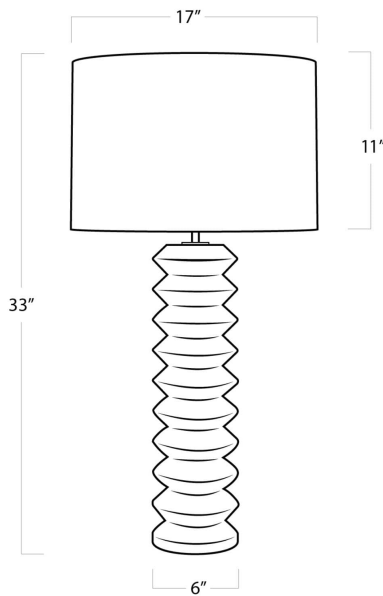

REGINA ANDREW

DETROIT

SPECIFICATION SHEET

Accordion Table Lamp (Ebony)
13-1210EB

HEIGHT	33
WIDTH	17
DEPTH	17
SHADE DIMS	17 x 17 x 11
SHADE COLOR	Natural Linen
BULB QTY	1
BULB TYPE	A Type Medium Base (E26)
SOCKET	E26 3-Way Cast Turn Knob
WATTAGE	3-Way 150 Watt Max
WIRING TYPE	Standard
MATERIAL	Birch Wood
FINISH	N/A
NOTES	8 ft of cord
FREIGHT ONLY	No