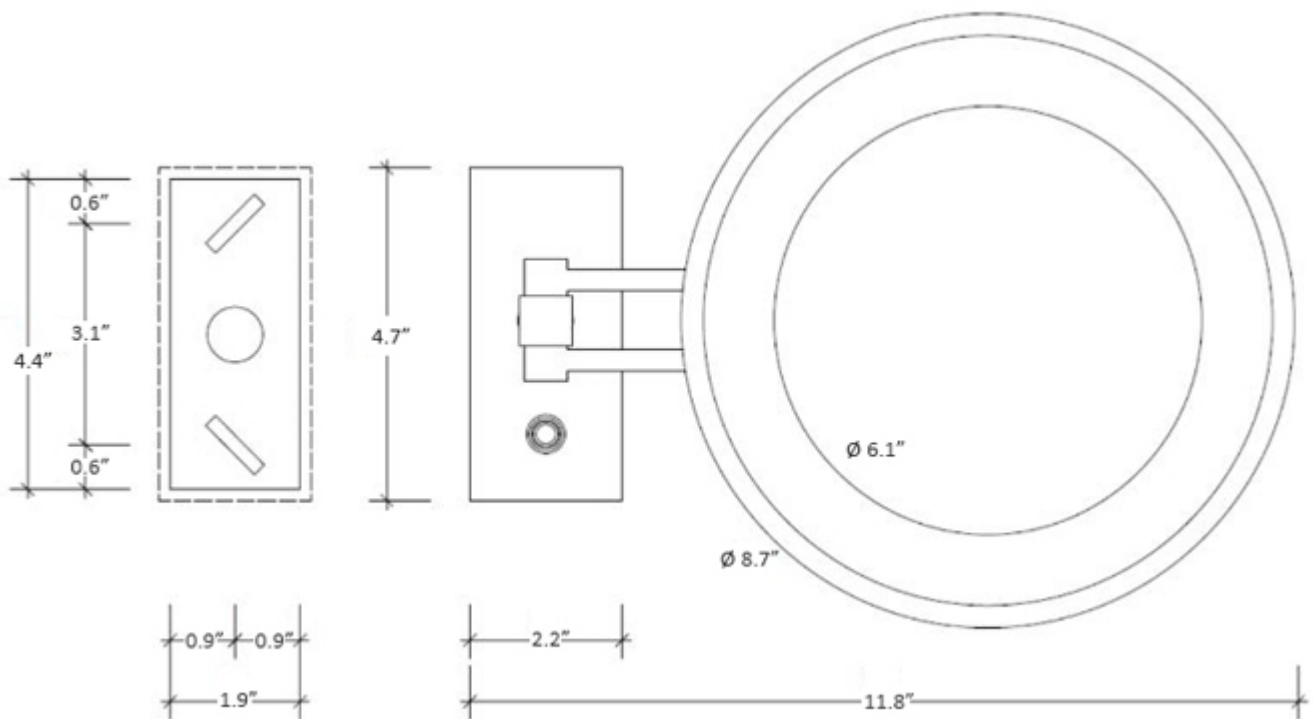

WS 36

Features

- Magnifying Makeup Mirror
- Available in 7 Finishes: Chrome, Dark Bronze, Shiny Gold, Matte Black, Matte Gold, Matte White, and Satin Nickel
- Solid Brass Base
- Magnification 5X
- With LED Light
- Hard Wired (Direct Power Supply)
- Cold White Light Effect: 4000K
- Free of Distortion

Collection Spiegel	Model WS 36	Dimensions Metric <i>1 inch = 2.54 cm</i> <i>1 inch = 25.4 mm</i>	 1051 Lea Drive - Collegeville, PA 19426 Tel. 215 513 9400 - Fax 610 831 0215 www.ws bathcollections.com - info@ws bathcollections.com
------------------------------	-------------------------	--	---

Product Specs Sheets

Collection
WS

Model |
WS 38

Dimensions Metric
1 inch = 2.54 cm
1 inch = 25.4 mm

WS[®]
BATH
COLLECTIONS

1051 Lea Drive - Collegeville, PA 19426
Tel. 215 513 9400 - Fax 610 831 0215
www.ws bathcollections.com - info@ws bathcollections.com