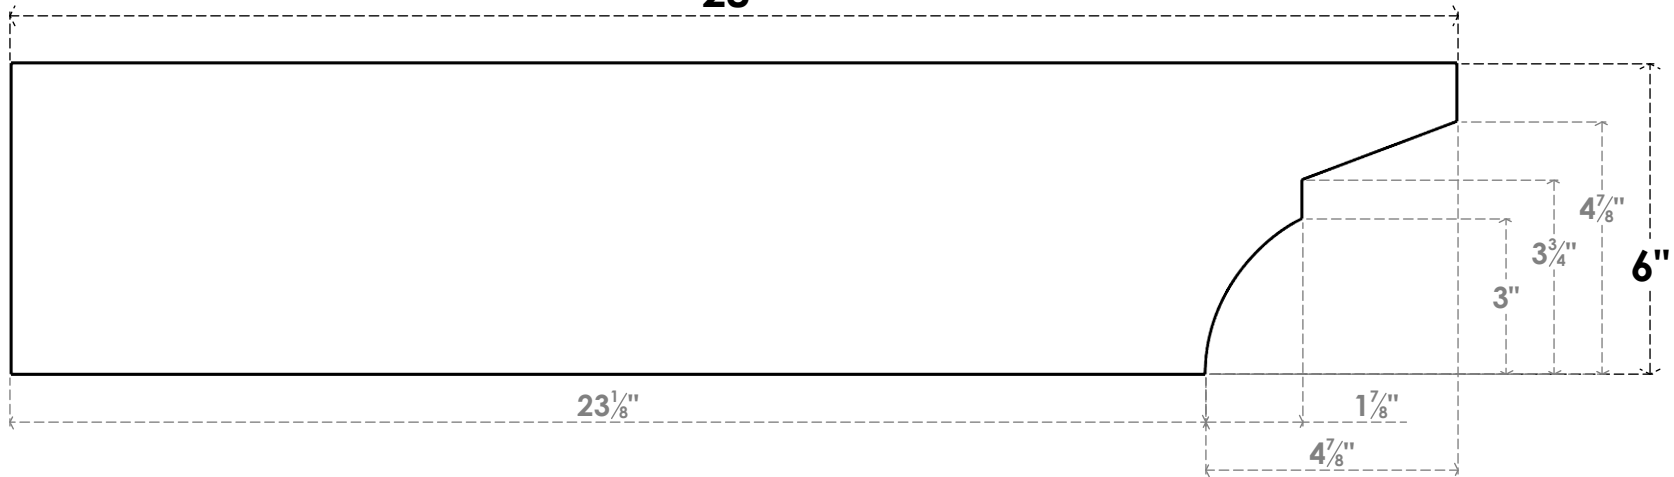

ITEM NUMBER: RFTURS020X06000X28000X006MON00RCPR

2"W X 6"H X 28"L TIMBERTHANE ROUGH CEDAR MONTEREY FAUX WOOD SOLID RAFTER TAIL, 6"L END, PRIMED TAN

SIDE PROFILE

FRONT PROFILE

ISOMETRIC

GENERATED DATE : 03/02/2023