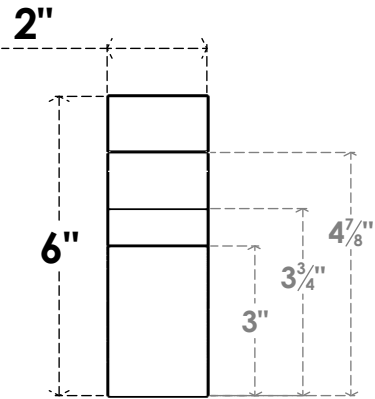

ITEM NUMBER: RFTURS020X06000X28000X006MON00RCPR

2"W X 6"H X 28"L TIMBERTHANE ROUGH CEDAR MONTEREY FAUX WOOD SOLID RAFTER TAIL, 6"L END, PRIMED TAN

SIDE PROFILE

FRONT PROFILE

ISOMETRIC

GENERATED DATE : 03/02/2023