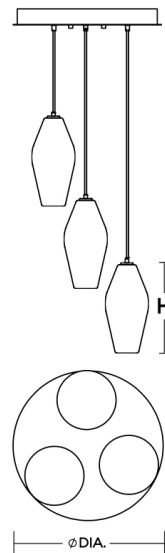

LOCATION		DATE
PREPARED BY		QUANTITY
COMMENTS		FIXTURE TYPE
CATALOG NUMBER		

### Features

This pendant features hand-blown colored ribbed glass with metallic coating. 9 ft. adjustable cords. Product can be used over reception desks, restaurants, and in public spaces. This fixture mounts to a standard junction box (not included).

### Construction

Metal canopy. The canopy fits over a standard junction box. Power supply connections must be made inside a junction box (not included).

## Ordering Information:

Black/Copper	Satin Nickel/Smoke	Qty.	Lamp	DIA.	H
MLAP13CPRND3	MLAP13SMRND3	3	60W (MAX)	18"	12-3/4"