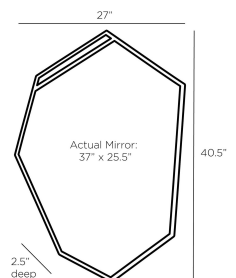

TALLAND MIRROR

WMI08
 Bronze
 H: 40.5 IN
 W: 27 IN
 D: 2.5 IN

The Talland, with its bold, angular silhouette, is reminiscent of a soldier's shield. Detailed with a contrasting strip of natural bone inlay, the faceted, bronze iron-framed mirror cuts a striking reflection. The wall mirror is fitted with a cleat for hanging. Finish will vary.