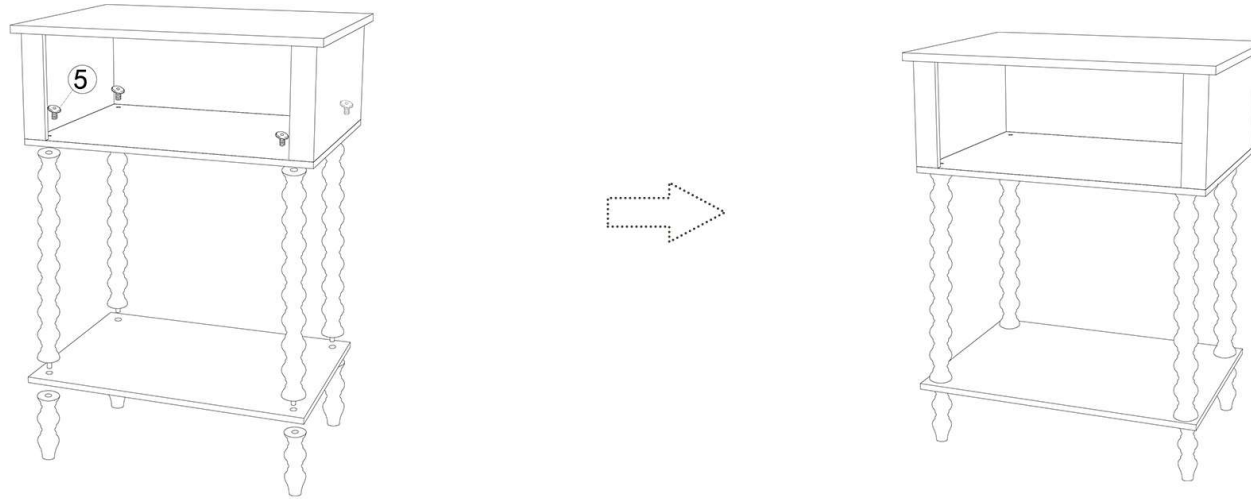

Assembly Instructions

Assembly diagram:

Package includes:

1x Open storage shelf 1x Bottom panel 4x long legs 4x short legs 1x Hex wrenches

4x screws