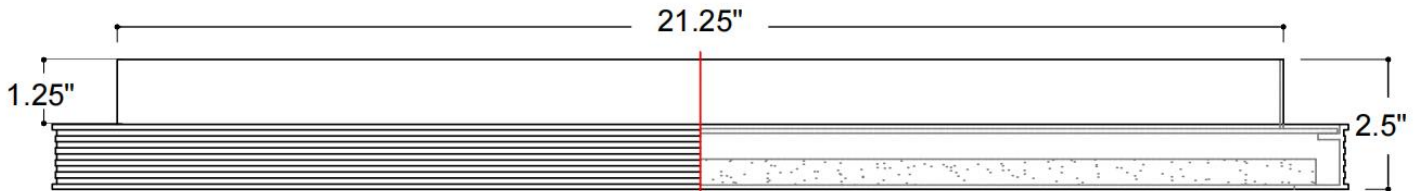

ITEM: 9999-0084B

Overall Dimensions

Height: 2.5"

Diameter: 23.5"

TOP VIEW

FRONT VIEW