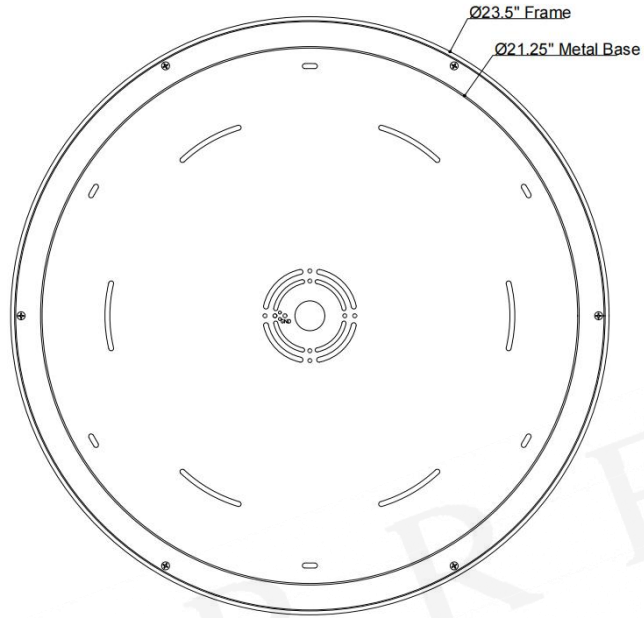

ITEM: 9999-0084B

Overall Dimensions

Height: 2.5"

Diameter: 23.5"

TOP VIEW

FRONT VIEW