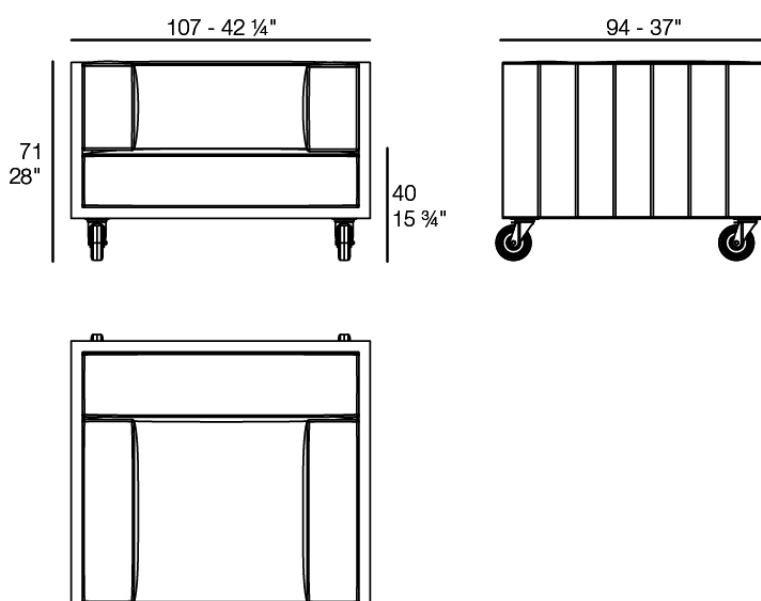

### Description

Weight: 53.5 Kg

VINEYARD Butaca  
VINEYARD Armchair