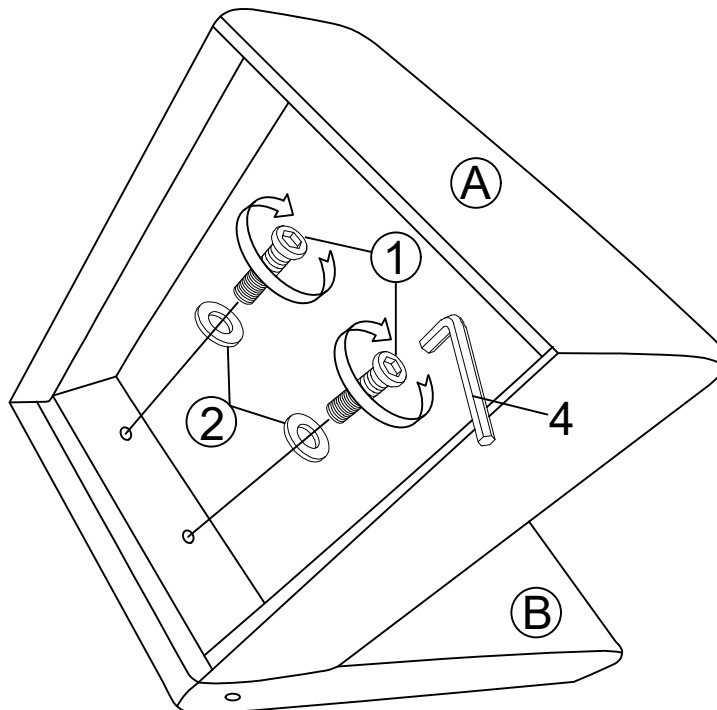

1. We recommend that you should assemble this product with the assistance of another person; this will make assembly easier, and will help to eliminate damage the product or injury to persons during assembly.
2. Be sure to check all packing materials carefully for small parts that may have come loose inside the carton during shipment.
3. Please do not over tighten screws or bolts.
4. Please put all parts on a non-abrasive floor before assembly, and follow the assembly steps to assembly your newly purchased product correctly and efficiently.

PART LIST			
NO.	PART DESC	CODE	Q'TY
A	SEAT	PU-13830-9440-SEC/PU-13830-9444-SEC/ PU-13830-9445-SEC	1
B	BACKREST	PU-13830-9440-BAC/PU-13830-9444-BAC/ PU-13830-9445-BAC	1
C	PILLOW	PU-13830-9440-PIL/PU-13830-9444-PIL/ PU-13830-9445-PIL	1
D1	LEG1-LSF	PU-13830-100-LEG1/PU-13830-100B-LEG1	1
D2	LEG2-RSF	PU-13830-100-LEG2/PU-13830-100B-LEG2	1
E1	WOODEN BACKREST-LSF	PU-13830-100-LEG1/PU-13830-100B-LEG1	1
E2	WOODEN BACKREST-RSF	PU-13830-100-LEG2/PU-13830-100B-LEG2	1
F	FRONT HORIZONTAL BAR	PU-13830-100-STR/PU-13830-100B-STR	1

HARDWARE LIST				
NO.		HARDWARE DESC	CODE	Q'TY
1		BOLT Ø5/16**60	PU-13830-HW	12
2		FLAT WASHER Ø5/16**Ø19		2
3		Ø5/16" x 1.5CM		5
4		ALLEN KEY M5*65		1
5		ANTI SLIDING Ø25*2MM		4
6		WOODEN BUTTON Ø15x10MM	PU-13830-100-BUT/ PU-13830-100B-BUT	10

Only tighten all bolts when all bolts aligned with bolt inserts

Step 1

MADE IN VIETNAM