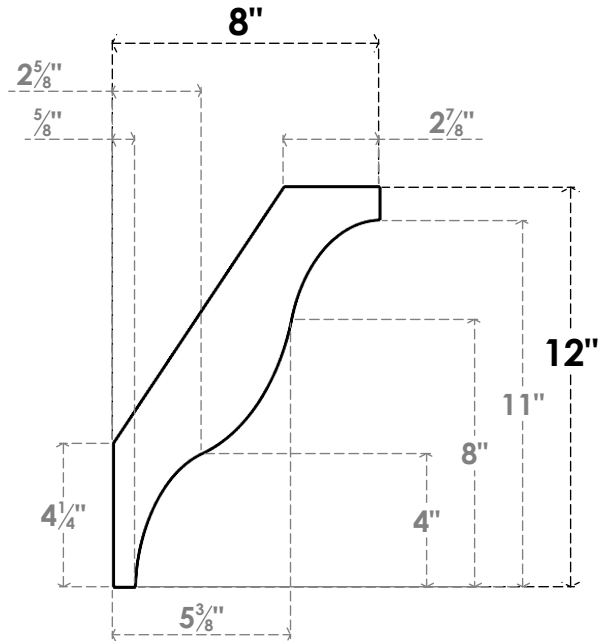

ITEM NUMBER: BRCURO030X08000X12000FSTRCPR

3"W X 8"D X 12"H FUNSTON ROUGH CEDAR WOODGRAIN OPEN
TIMBERTHANE BRACE, PRIMED TAN

SIDE PROFILE

FRONT PROFILE

ISOMETRIC

EKENA MILLWORK
2300 WEST MAIN ST.
CLARKSVILLE, TX 75426
TOLL FREE: 866-607-0453
WWW.EKENAMILLWORK.COM

NOTES

1. INSTALLATION TO BE COMPLETED IN ACCORDANCE WITH MANUFACTURER'S SPECIFICATIONS.
2. DRAWING MAY NOT BE TO SCALE
3. THIS DRAWING IS INTENDED FOR DESIGN AND PLANNING PURPOSES ONLY.
4. ALL INFORMATION CONTAINED HEREIN WAS CURRENT AT THE TIME OF DEVELOPMENT BUT MUST BE REVIEWED AND APPROVED BY THE PRODUCT MANUFACTURER TO BE CONSIDERED ACCURATE.
5. TIMBERTHANE ARCHITECTURAL PRODUCTS ARE MADE FROM HIGH DENSITY URETHANE AND COME FACTORY PRIMED