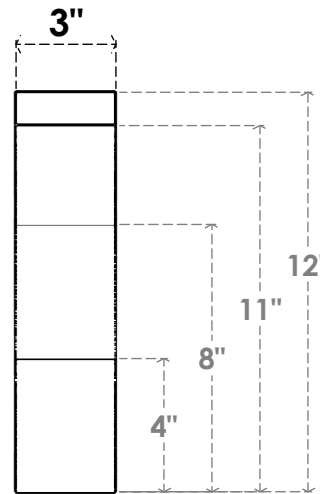

ITEM NUMBER: BRCURO030X08000X12000FSTRCPR

3"W X 8"D X 12"H FUNSTON ROUGH CEDAR WOODGRAIN OPEN
TIMBERTHANE BRACE, PRIMED TAN

SIDE PROFILE

FRONT PROFILE

ISOMETRIC

EKENA MILLWORK
2300 WEST MAIN ST.
CLARKSVILLE, TX 75426
TOLL FREE: 866-607-0453
WWW.EKENAMILLWORK.COM

NOTES

1. INSTALLATION TO BE COMPLETED IN ACCORDANCE WITH MANUFACTURER'S SPECIFICATIONS.
2. DRAWING MAY NOT BE TO SCALE
3. THIS DRAWING IS INTENDED FOR DESIGN AND PLANNING PURPOSES ONLY.
4. ALL INFORMATION CONTAINED HEREIN WAS CURRENT AT THE TIME OF DEVELOPMENT BUT MUST BE REVIEWED AND APPROVED BY THE PRODUCT MANUFACTURER TO BE CONSIDERED ACCURATE.
5. TIMBERTHANE ARCHITECTURAL PRODUCTS ARE MADE FROM HIGH DENSITY URETHANE AND COME FACTORY PRIMED