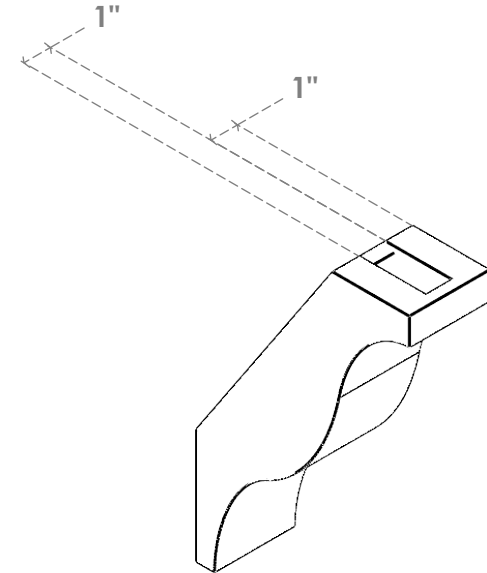

ITEM NUMBER: BRCURO030X08000X12000FSTRCPR

3"W X 8"D X 12"H FUNSTON ROUGH CEDAR WOODGRAIN OPEN
TIMBERTHANE BRACE, PRIMED TAN

SIDE PROFILE

FRONT PROFILE

ISOMETRIC

EKENA MILLWORK
2300 WEST MAIN ST.
CLARKSVILLE, TX 75426
TOLL FREE: 866-607-0453
WWW.EKENAMILLWORK.COM

NOTES

1. INSTALLATION TO BE COMPLETED IN ACCORDANCE WITH MANUFACTURER'S SPECIFICATIONS.
2. DRAWING MAY NOT BE TO SCALE
3. THIS DRAWING IS INTENDED FOR DESIGN AND PLANNING PURPOSES ONLY.
4. ALL INFORMATION CONTAINED HEREIN WAS CURRENT AT THE TIME OF DEVELOPMENT BUT MUST BE REVIEWED AND APPROVED BY THE PRODUCT MANUFACTURER TO BE CONSIDERED ACCURATE.
5. TIMBERTHANE ARCHITECTURAL PRODUCTS ARE MADE FROM HIGH DENSITY URETHANE AND COME FACTORY PRIMED