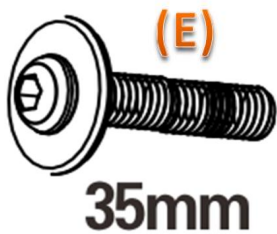

M6x35mm Bolt and Washer (E) Qty: 14

Hex Key (F)

Qty: 1

STEP-BY-STEP ASSEMBLY:

1

Step 1: Attach 1pc Side Panel (B) to Seat (A) with 1pc hardware (E) using Hex Key.
Do not fasten bolts now!

2

Step 2: Attach 1pc Side Panel (C) to assembled parts with 4pcs hardware (E) using Hex Key.
Do not fasten bolts now!

3

Step 3: Attach 1pc Side Panel (B) to assembled parts with 3pcs hardware (E) using Hex Key.

Do not fasten bolts now!

4

Step 4: Attach 1pc Side Panel (C) to assembled parts with 5pcs hardware (E) using Hex Key.