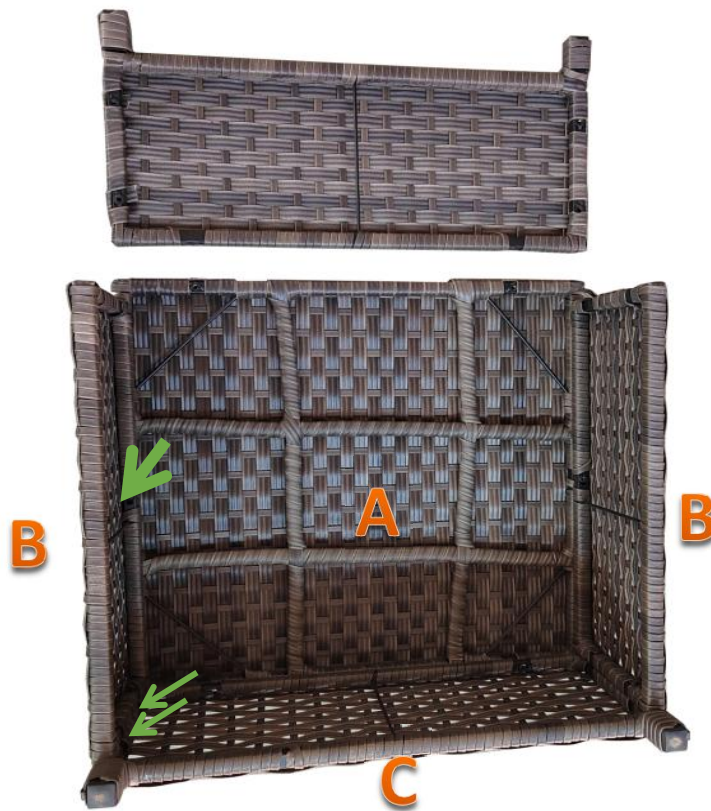

PANEL AND FITTINGS IDENTIFICATION:

Seat (A)
Qty:1

Side Panel 1 (B)
Qty:2

Side Panel 2 (C)
Qty:2

cushion

Sofa Back (D)
Qty:1

HARDWARE LIST:

35mm

M6x35mm Bolt and Washer (E) Qty: 14

Hex Key (F)

Qty: 1

STEP-BY-STEP ASSEMBLY:

1

Step 1: Attach 1pc Side Panel (B) to Seat (A) with 1pc hardware (E) using Hex Key.
Do not fasten bolts now!

2

Step 2: Attach 1pc Side Panel (C) to assembled parts with 4pcs hardware (E) using Hex Key.
Do not fasten bolts now!

3

Step 3: Attach 1pc Side Panel (B) to assembled parts with 3pcs hardware (E) using Hex Key.

Do not fasten bolts now!

4

Step 4: Attach 1pc Side Panel (C) to assembled parts with 5pcs hardware (E) using Hex Key.