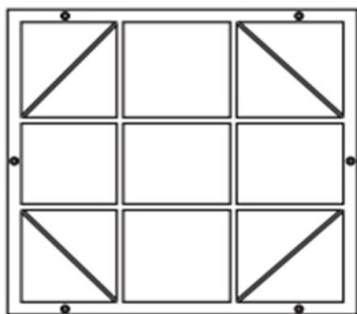

PANEL AND FITTINGS IDENTIFICATION:

Seat (A)
Qty:1

Side Panel 1 (B)
Qty:2

Side Panel 2 (C)
Qty:2

cushion

Sofa Back (D)
Qty:1

HARDWARE LIST:

35mm

M6x35mm Bolt and Washer (E) Qty: 14

Hex Key (F)

Qty: 1

STEP-BY-STEP ASSEMBLY:

1

Step 1: Attach 1pc Side Panel (B) to Seat (A) with 1pc hardware (E) using Hex Key.
Do not fasten bolts now!

2

Step 2: Attach 1pc Side Panel (C) to assembled parts with 4pcs hardware (E) using Hex Key.
Do not fasten bolts now!

3

Step 3: Attach 1pc Side Panel (B) to assembled parts with 3pcs hardware (E) using Hex Key.

Do not fasten bolts now!

4

Step 4: Attach 1pc Side Panel (C) to assembled parts with 5pcs hardware (E) using Hex Key.