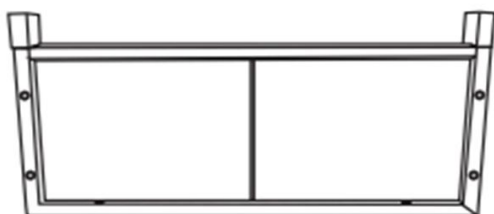

PANEL AND FITTINGS IDENTIFICATION:

Seat (A)
Qty:1

Side Panel 1 (B)
Qty:2

Side Panel 2 (C)
Qty:2

cushion

Sofa Back (D)
Qty:1

HARDWARE LIST:

35mm

M6x35mm Bolt and Washer (E) Qty: 14

Hex Key (F)

Qty: 1

STEP-BY-STEP ASSEMBLY:

1

Step 1: Attach 1pc Side Panel (B) to Seat (A) with 1pc hardware (E) using Hex Key.
Do not fasten bolts now!

2

Step 2: Attach 1pc Side Panel (C) to assembled parts with 4pcs hardware (E) using Hex Key.
Do not fasten bolts now!