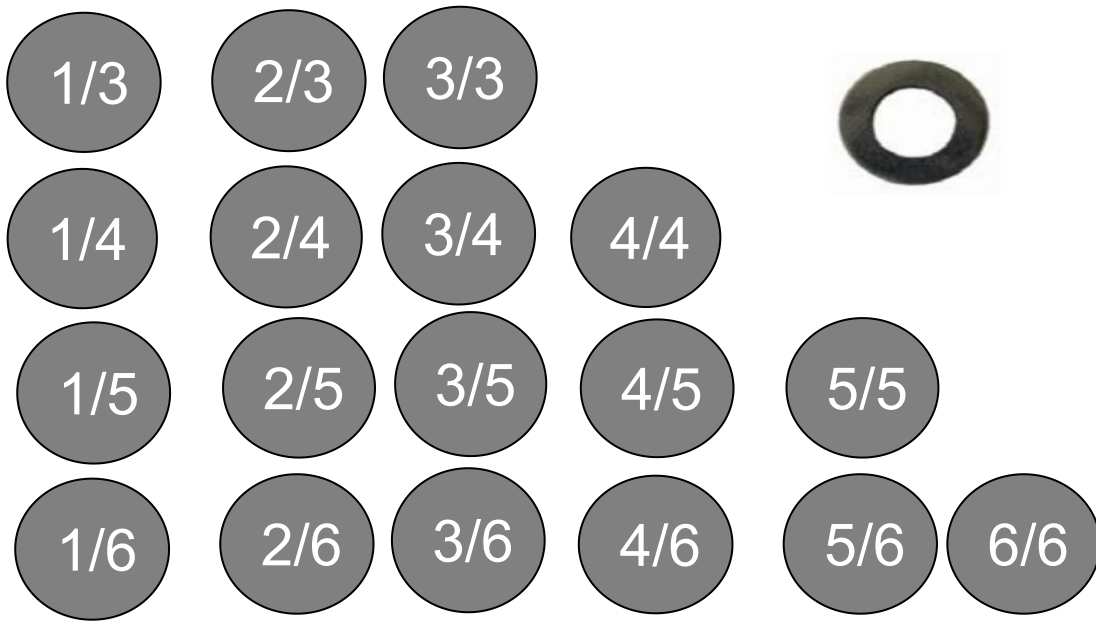

3

Step 3: Attach 1pc Side Panel (B) to assembled parts with 3pcs hardware (E) using Hex Key.

Do not fasten bolts now!

4

Step 4: Attach 1pc Side Panel (C) to assembled parts with 5pcs hardware (E) using Hex Key.

Do not fasten bolts now!

5

Step 5: Turn over Ottoman upwards and put on a flat floor and align all foot

Fasten all the bolts now!

Put the non-slip mat and cushion on the seat.

A B C D E F G
 H I J K H M N
 O P Q R S T