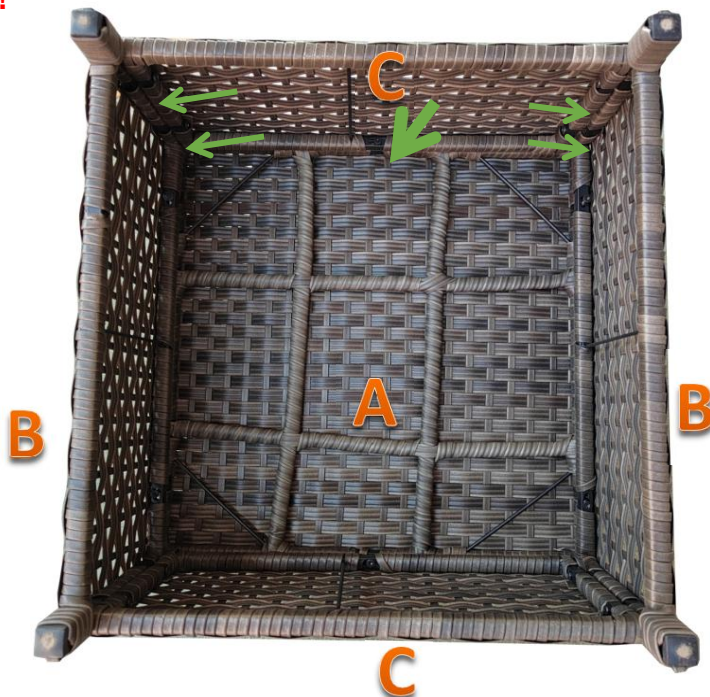

PANEL AND FITTINGS IDENTIFICATION:

Seat (A)
Qty:1

Side Panel 1 (B)
Qty:2

Side Panel 2 (C)
Qty:2

cushion

Sofa Back (D)
Qty:1

HARDWARE LIST:

35mm

M6x35mm Bolt and Washer (E) Qty: 14

Hex Key (F)

Qty: 1

STEP-BY-STEP ASSEMBLY:

1

Step 1: Attach 1pc Side Panel (B) to Seat (A) with 1pc hardware (E) using Hex Key.
Do not fasten bolts now!

2

Step 2: Attach 1pc Side Panel (C) to assembled parts with 4pcs hardware (E) using Hex Key.
Do not fasten bolts now!

3

Step 3: Attach 1pc Side Panel (B) to assembled parts with 3pcs hardware (E) using Hex Key.

Do not fasten bolts now!

4

Step 4: Attach 1pc Side Panel (C) to assembled parts with 5pcs hardware (E) using Hex Key.

Do not fasten bolts now!

5

Step 5: Turn over Ottoman upwards and put on a flat floor and align all foot

Fasten all the bolts now!

Put the non-slip mat and cushion on the seat.

A B C D E F G
 H I J K H M N
 O P Q R S T