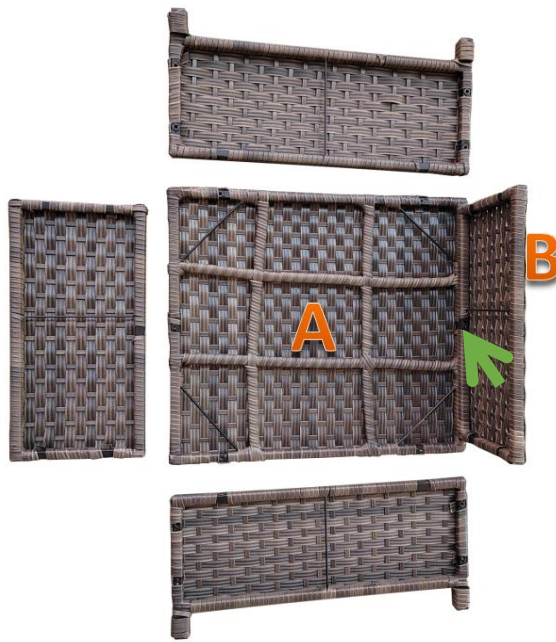

PANEL AND FITTINGS IDENTIFICATION:

Seat (A)
Qty:1

Side Panel 1 (B)
Qty:2

Side Panel 2 (C)
Qty:2

cushion

Sofa Back (D)
Qty:1

HARDWARE LIST:

35mm

M6x35mm Bolt and Washer (E) Qty: 14

Hex Key (F)

Qty: 1

STEP-BY-STEP ASSEMBLY:

1

Step 1: Attach 1pc Side Panel (B) to Seat (A) with 1pc hardware (E) using Hex Key.
Do not fasten bolts now!

2

Step 2: Attach 1pc Side Panel (C) to assembled parts with 4pcs hardware (E) using Hex Key.
Do not fasten bolts now!

3

Step 3: Attach 1pc Side Panel (B) to assembled parts with 3pcs hardware (E) using Hex Key.

Do not fasten bolts now!

4

Step 4: Attach 1pc Side Panel (C) to assembled parts with 5pcs hardware (E) using Hex Key.