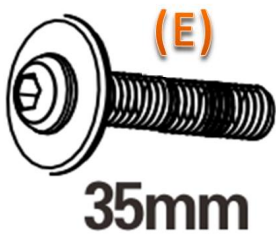

4

Step 4: Attach 1pc Side Panel (C) to assembled parts with 5pcs hardware (E) using Hex Key.

Do not fasten bolts now!