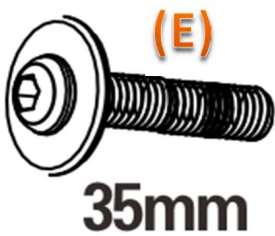

M6x35mm Bolt and Washer (E) Qty: 14

Hex Key (F)

Qty: 1

STEP-BY-STEP ASSEMBLY:

1

Step 1: Attach 1pc Side Panel (B) to Seat (A) with 1pc hardware (E) using Hex Key.
Do not fasten bolts now!

2

Step 2: Attach 1pc Side Panel (C) to assembled parts with 4pcs hardware (E) using Hex Key.
Do not fasten bolts now!

3

Step 3: Attach 1pc Side Panel (B) to assembled parts with 3pcs hardware (E) using Hex Key.

Do not fasten bolts now!

4

Step 4: Attach 1pc Side Panel (C) to assembled parts with 5pcs hardware (E) using Hex Key.