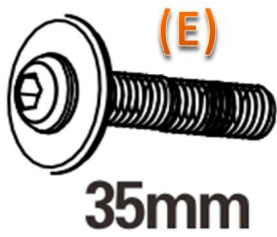

M6x35mm Bolt and Washer (E) Qty: 14

Hex Key (F)

Qty: 1

STEP-BY-STEP ASSEMBLY:

1

Step 1: Attach 1pc Side Panel (B) to Seat (A) with 1pc hardware (E) using Hex Key.
Do not fasten bolts now!

2

Step 2: Attach 1pc Side Panel (C) to assembled parts with 4pcs hardware (E) using Hex Key.
Do not fasten bolts now!

3

Step 3: Attach 1pc Side Panel (B) to assembled parts with 3pcs hardware (E) using Hex Key.

Do not fasten bolts now!

4

Step 4: Attach 1pc Side Panel (C) to assembled parts with 5pcs hardware (E) using Hex Key.