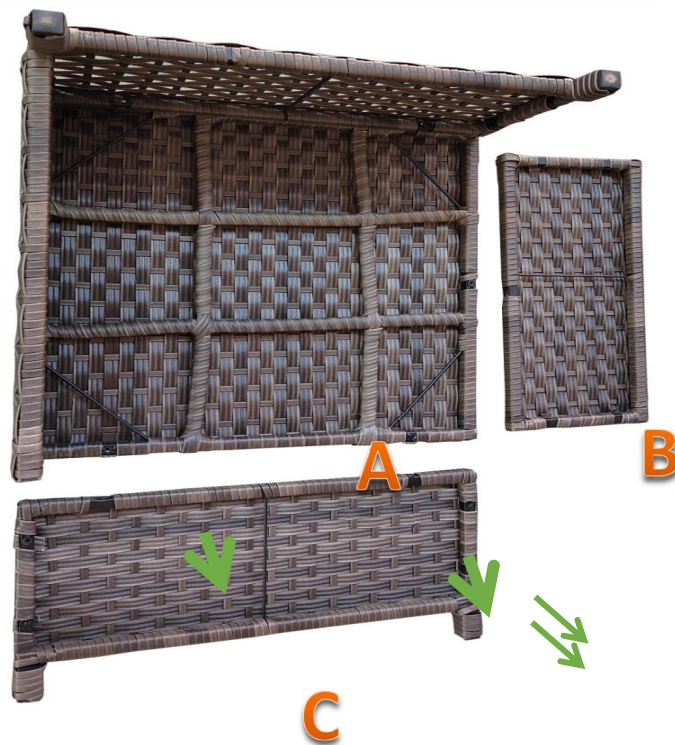

PANEL AND FITTINGS IDENTIFICATION:

Seat (A)
Qty:1

Side Panel 1 (B)
Qty:2

Side Panel 2 (C)
Qty:2

cushion

Sofa Back (D)
Qty:1

HARDWARE LIST:

35mm

M6x35mm Bolt and Washer (E) Qty: 14

Hex Key (F)

Qty: 1

STEP-BY-STEP ASSEMBLY:

1

Step 1: Attach 1pc Side Panel (B) to Seat (A) with 1pc hardware (E) using Hex Key.
Do not fasten bolts now!

2

Step 2: Attach 1pc Side Panel (C) to assembled parts with 4pcs hardware (E) using Hex Key.
Do not fasten bolts now!

3

Step 3: Attach 1pc Side Panel (B) to assembled parts with 3pcs hardware (E) using Hex Key.

Do not fasten bolts now!

4

Step 4: Attach 1pc Side Panel (C) to assembled parts with 5pcs hardware (E) using Hex Key.