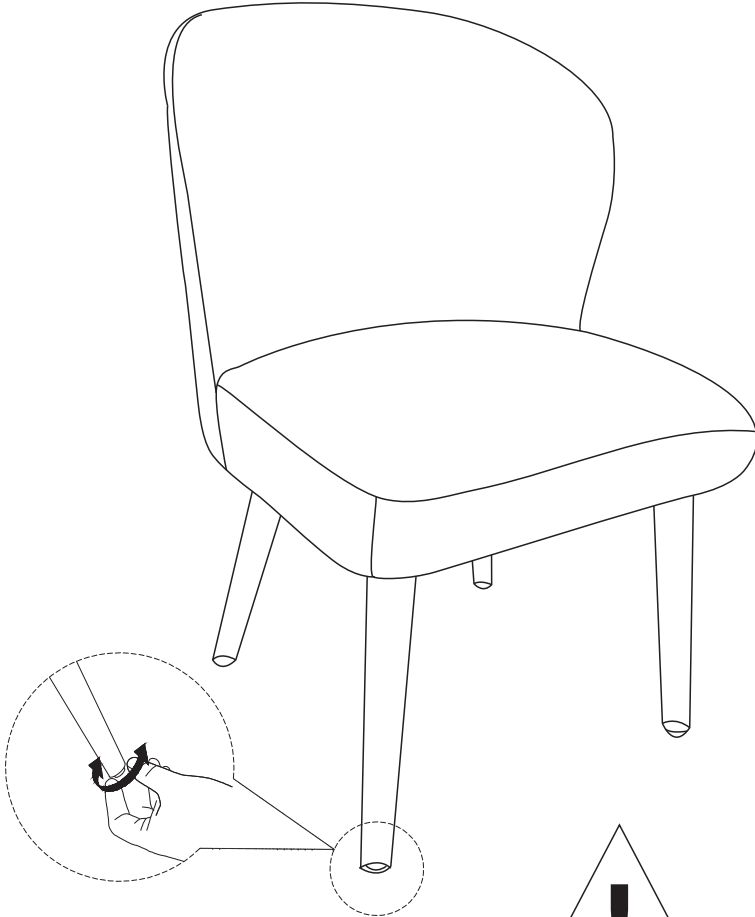

#1	x12	#2	x1
			
Bolt		Allen Key	
M6*20			

ASSEMBLY INSTRUCTIONS

STEP-3

#1	x12	#2	x1
			
Bolt		Allen Key	
M6*20			

ASSEMBLY INSTRUCTIONS

STEP-4

Please adjust the height of the foot nails appropriately if the chair is uneven.