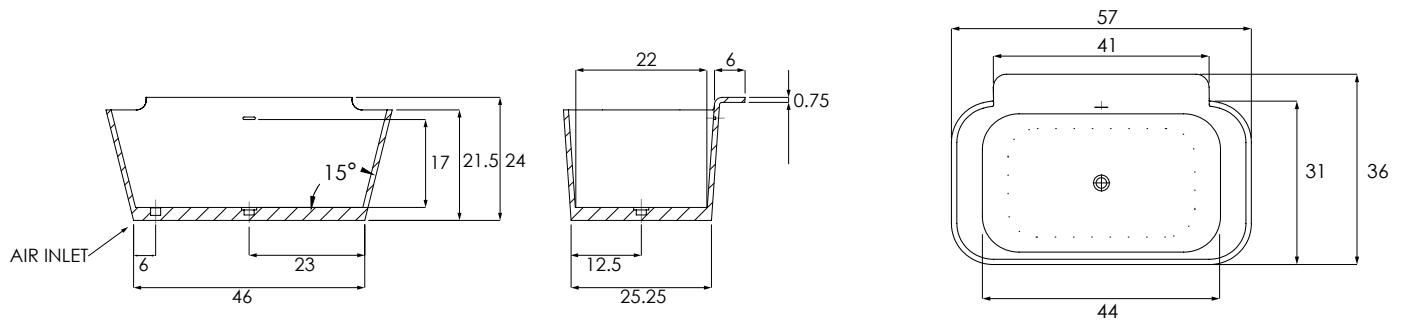

RICHMOND

5736

SIZE
57.36.24 (Includes Faucet Deck)

WATER CAPACITY
75 Gallons

WEIGHT
270 Pounds

INSTALLATION
Freestanding

BACK SLOPE
15°

MATERIAL
HydroLuxe SS™