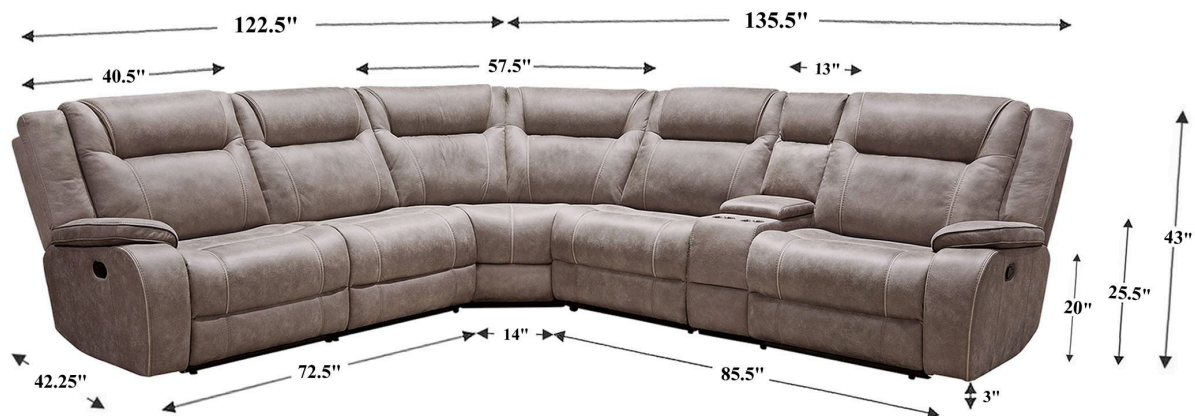

# 6 Piece Modular Reclining Sectional and Entertainment Console

Overall Dimensions	135.5" x 122.5" x 43"
Overall Width	135.5"
Overall Depth	122.5"
Overall Height	43"
Overall Weight	560.2 lbs.
Fully Reclined	67.5"
Distance from Wall	3"
Back of Seat to end of Chaise	42"
Leg Height (Distance from Foot Rest to Floor in Full Recline)	23.5"
Head Height (Distance from Headrest to Floor in Full Recline)	34"

Seat Width	21"
Seat Depth	22"
Seat Height	20"
Arm Width	12.5"
Arm Depth	20"
Arm Height	25.5"
Back Height	26"
Headrest Extended from Back	--
Console Storage area Inside	11" x 11.25" x 6"