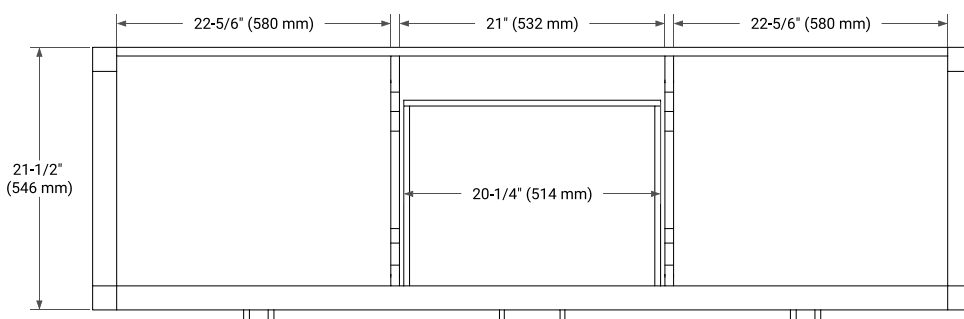

72" DOUBLE SINK BASE CABINET

BASE CABINET DIMENSIONS

72" W x 21.5" D x 34.5" H

FEATURES

- Solid wood frame & plywood panels
- Dovetail drawers and joints
- Soft closing doors & drawers

HARDWARE FINISHES*

Brushed Nickel Satin Brass Matte Black Polished Chrome

73" DOUBLE OVAL SINK COUNTERTOP WITH 1.5 IN. THICKNESS

OVERALL DIMENSIONS

73" W x 22" D x 1.5" H

COUNTERTOP OPTIONS

Carrara Marble

White Quartz

FEATURES

- Solid countertop with mitered edges & seams
- Undermount white oval sink
- Pre-drilled for 8" widespread faucet

INCLUDED

- Countertop
- Matching Backsplash
- Oval Sinks

COUNTERTOP PLAN VIEW

EDGE SIDE VIEW

THREE DIMENSIONAL COUNTERTOP VIEW