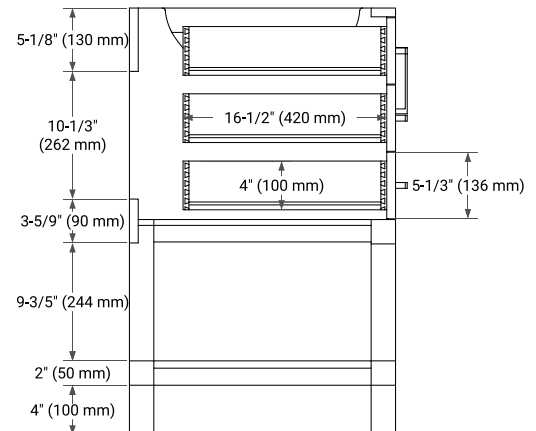

72" DOUBLE SINK BASE CABINET

BASE CABINET DIMENSIONS

72" W x 21.5" D x 34.5" H

FEATURES

- Solid wood frame & plywood panels
- Dovetail drawers and joints
- Soft closing doors & drawers

HARDWARE FINISHES*

Brushed Nickel Satin Brass Matte Black Polished Chrome

73" DOUBLE OVAL SINK COUNTERTOP WITH 1.5 IN. THICKNESS

OVERALL DIMENSIONS

73" W x 22" D x 1.5" H

COUNTERTOP OPTIONS

Carrara Marble

White Quartz

FEATURES

- Solid countertop with mitered edges & seams
- Undermount white oval sink
- Pre-drilled for 8" widespread faucet

INCLUDED

- Countertop
- Matching Backsplash
- Oval Sinks

COUNTERTOP PLAN VIEW

EDGE SIDE VIEW

THREE DIMENSIONAL COUNTERTOP VIEW