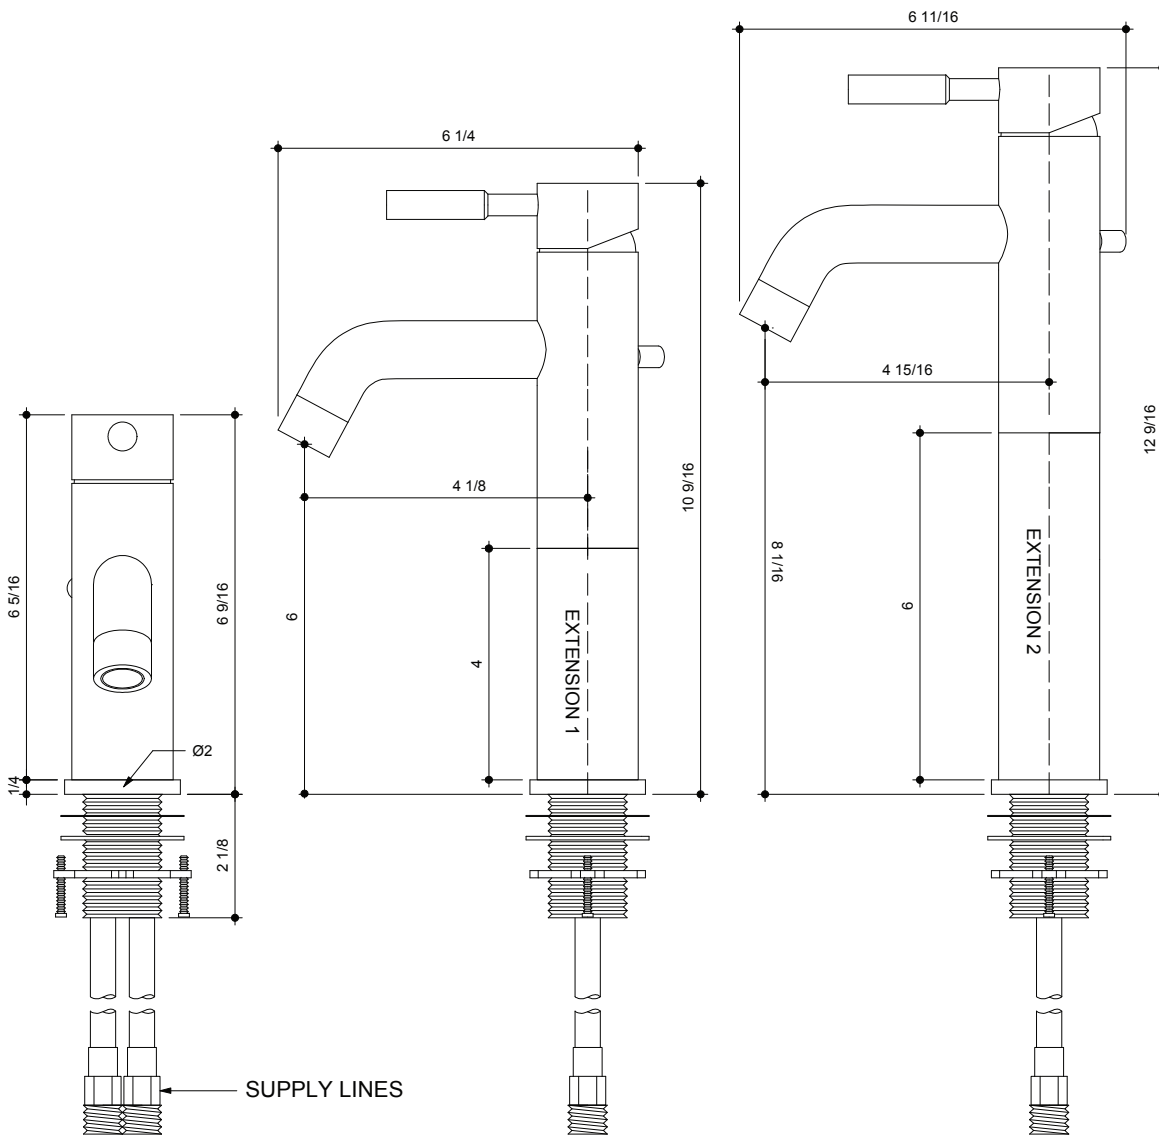

Exclusively Designed

INTERNATIONALLY RECOGNIZED™

PRODUCT SPECIFICATIONS

Porus Vessel Faucet Model # DV246SL - (xx)

Product Features:

- 90 Degree Spout, Single Handle, Solid Brass Vessel Faucet
- Ceramic Cartridge & 2 Extensions
- Available in Oil-Rubbed Bronze, Satin Nickel, Victorian Bronze or Polished Chrome Finish
- Fits 1-1/2" Faucet Hole

This Product Complies With:

- CA-AB 1953
- NSF/ANSI 61
- ASME A112.18.1/CSA B125.1
- ASME A112.18.2/CSA B125.2

Measurements:

- Height: 6-9/16", 10-9/16", 12-9/16" (32.1, 26.8, 31.9 cm)
- Width: 2" at base (5.1 cm)
- Depth: 5-11/16" (14.4 cm)

Recommended Accessories:

- D'vontz ® Matching Drain
- Any D'vontz ® Sink
- D'vontz ® Furniture Vanity
- D'vontz ® Stone Vanity Top

ROUGH IN & PRODUCT DIMENSIONS

Please install this product according to the installation guide and all local plumbing codes.