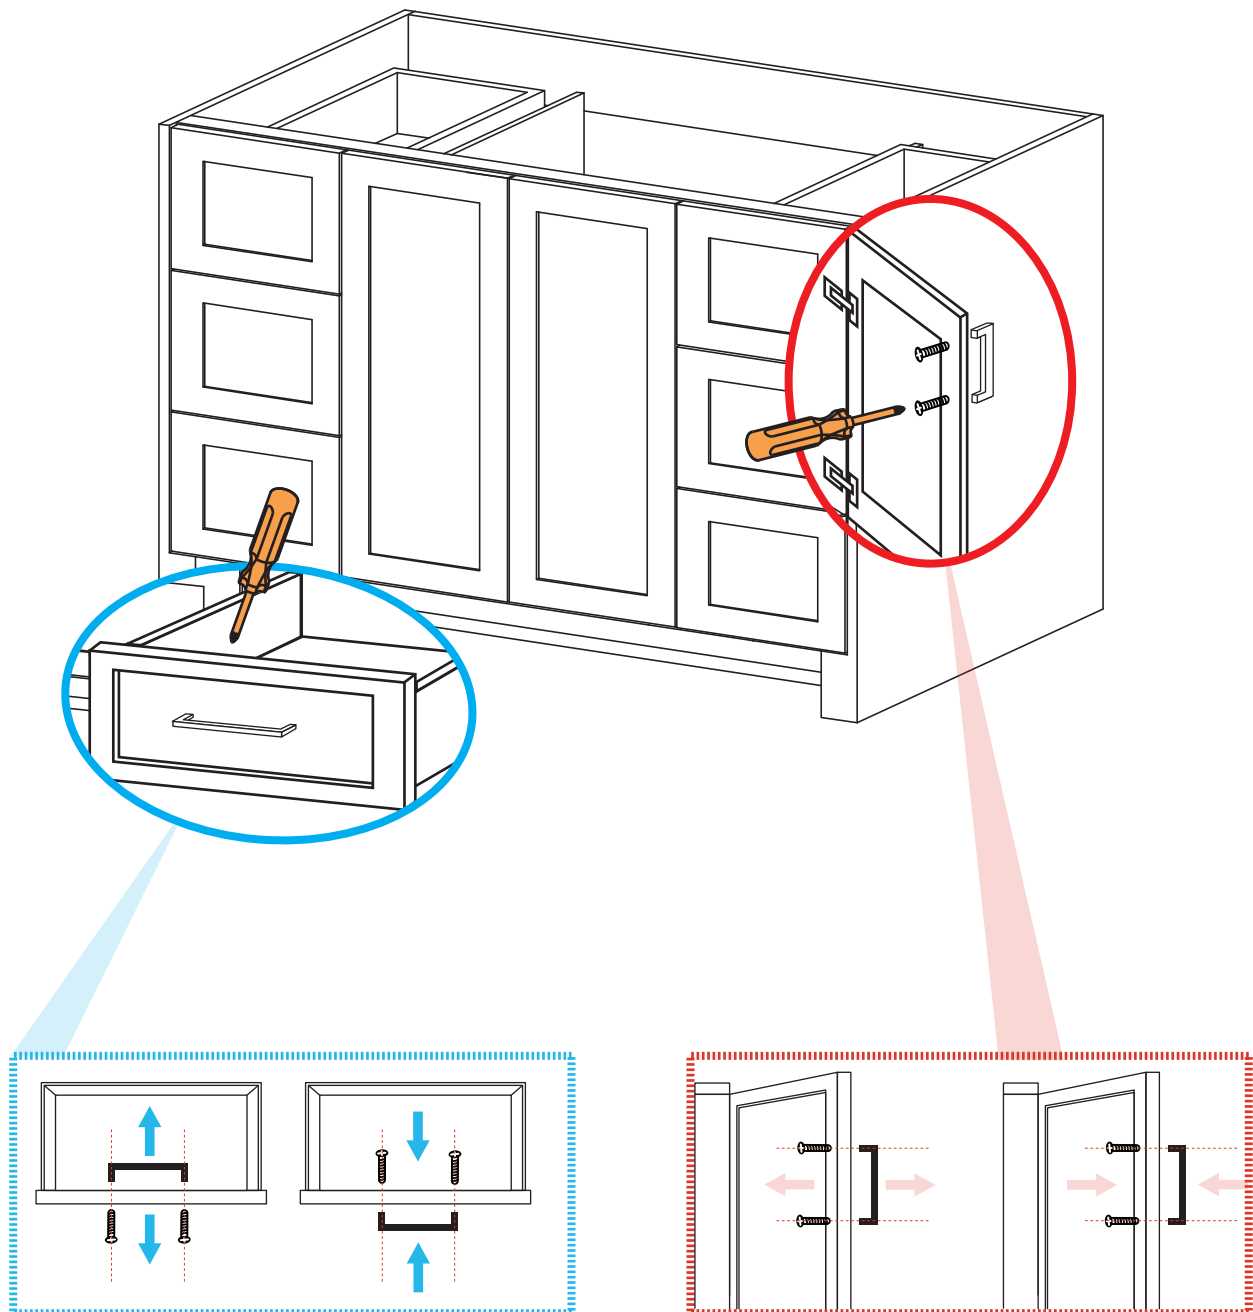

# Belize 48"

NOTE: Any size of the vanity's intallation steps are the same.

## INSTALLATION STEPS

**Install the handle:** loosen the screw of the handle which pre-installed inside the vanity, and take it out, according to the same location to install the handle on the opposite side of the cabinet surface.