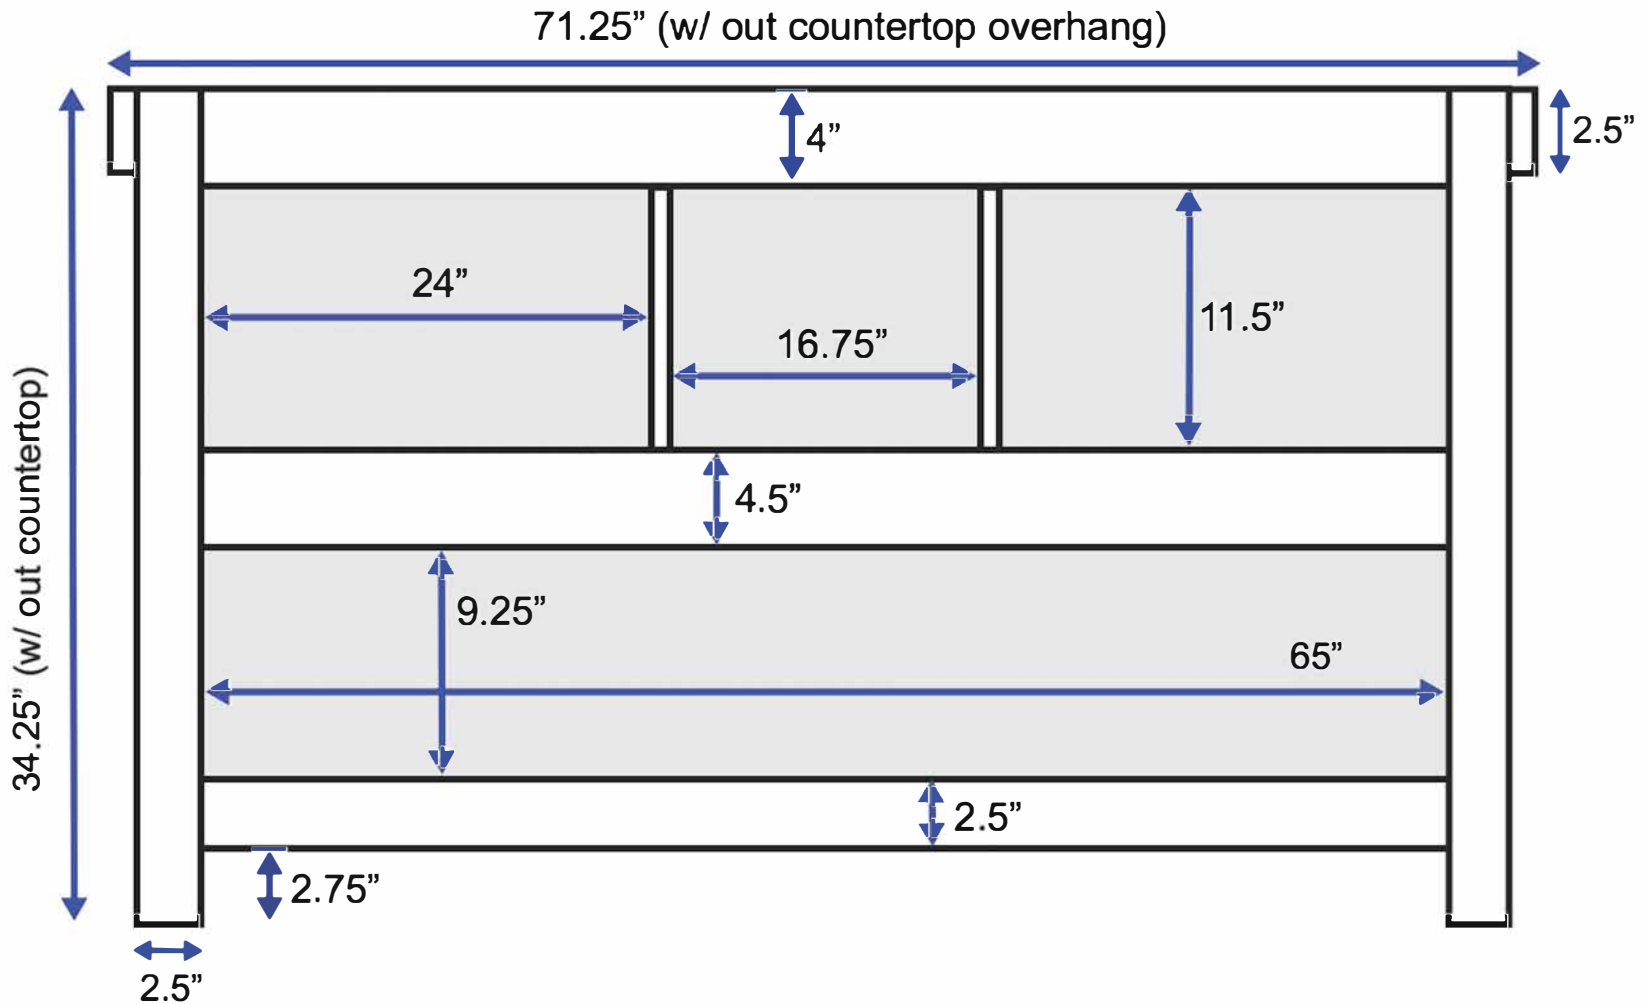

72-inch Double Vanity (Back View)

All measurements are approximate and rounded to the nearest quarter inch.
Please allow for a slight margin of error.